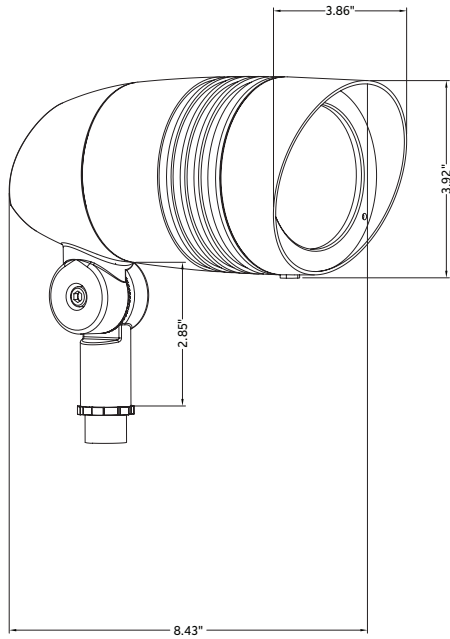

KICHLER

C-Series LED

120V-277V LED Large Accent, 14W & 21W

DIMENSIONS

INCLUDED ACCESSORIES

Three (3) King Innovation Gel-Filled twist-on wire connectors

ACCESSORIES

Ordered & shipped separately (for knuckle only)