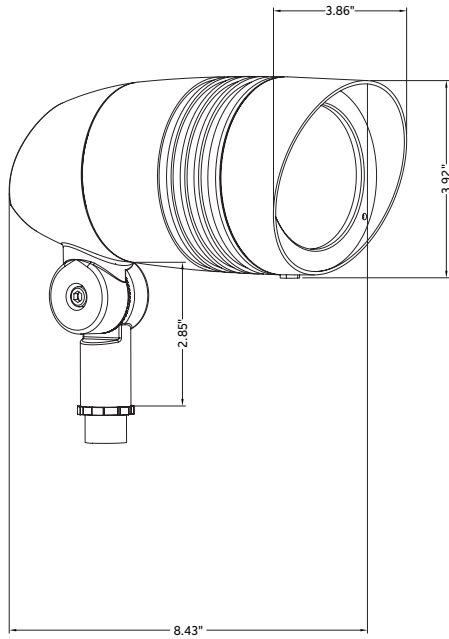

KICHLER

C-Series LED

120V-277V LED Large Accent, 14W & 21W

DIMENSIONS

INCLUDED ACCESSORIES

Three (3) King Innovation Gel-Filled twist-on wire connectors

ACCESSORIES

Ordered & shipped separately (for knuckle only)