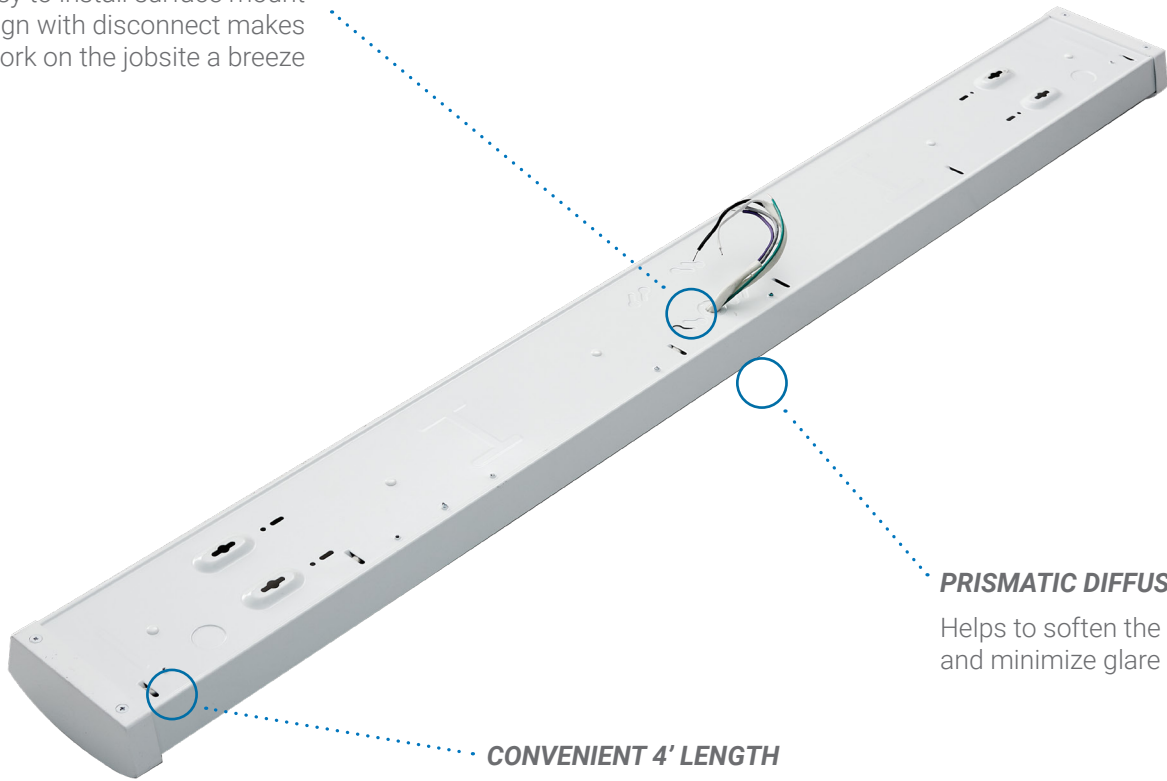

# CW3 Series Commercial Wraparound

The CW3 Series Commercial Wraparound is a high-performing general indoor-use luminaire made for projects where budget is a priority. Designed to save energy and meet low light egress requirements, this fixture is perfect for a range of environments including offices, stairways and bathrooms.

A convenient 4' length lets you surface mount the fixture to replace most existing fluorescent fixture applications.

## Key Features & Benefits

- A high efficacy, value commercial wrap offering 108 lumens/W
- A prismatic diffuser minimizes glare and visual fatigue
- Ready for 0-10V dimming, providing maximum control and energy savings
- Designed with the contractor in mind, enabling quick surface mount installs directly to the j-box
- Offered with a 5 year, worry-free warranty

## DESIGNED FOR CONTRACTORS

Easy to install surface mount design with disconnect makes work on the jobsite a breeze