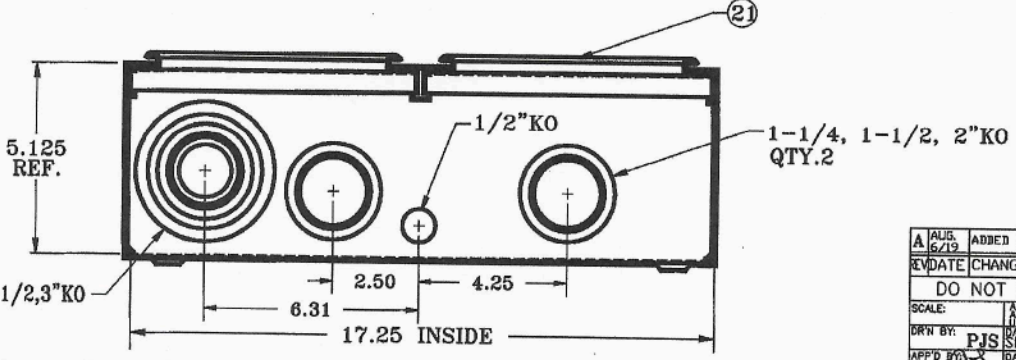

2-1/2 in, HUB OPENING

This Document should be DISCARDED if found detached from a Work Order

LABEL: CSA ENCLOSURE
CAT.NO. & DATE CODE
INSIDE AND OUTSIDE

▲
RATING: 200A MAIN, 100A PER POSITION
SERVICE ENTRANCE RATED
WEATHERPROOF TYPE 3R ENCLOSURE
CONDUCTOR RANGE: LINE-6-250MCM CU/AL
LOAD-6-1/0AWG CU/AL

A	ALB.	ADDED RATING NOTE
6/19		
REV	DATE	CHANGE
DO NOT SCALE		
SCALE:	ALL DIMENSIONS GIVE IN FIGURES UNLESS NOTED	
DRN BY:	PJS	DATE: SEPT.21/10
APP'D BY:		DATE:

HE	
HYDEL ENTERPRISES	
DIVISION OF CIRCA METALS INC.	
208 GREAT GULF DRIVE, VAUGHAN	
REV. A	SHEET 1 OF 2
DESCRIPTION	
ASSEMBLY SD220PWBC	
PART NO. SD220PWBC	
DWG. NO. SD220BC	