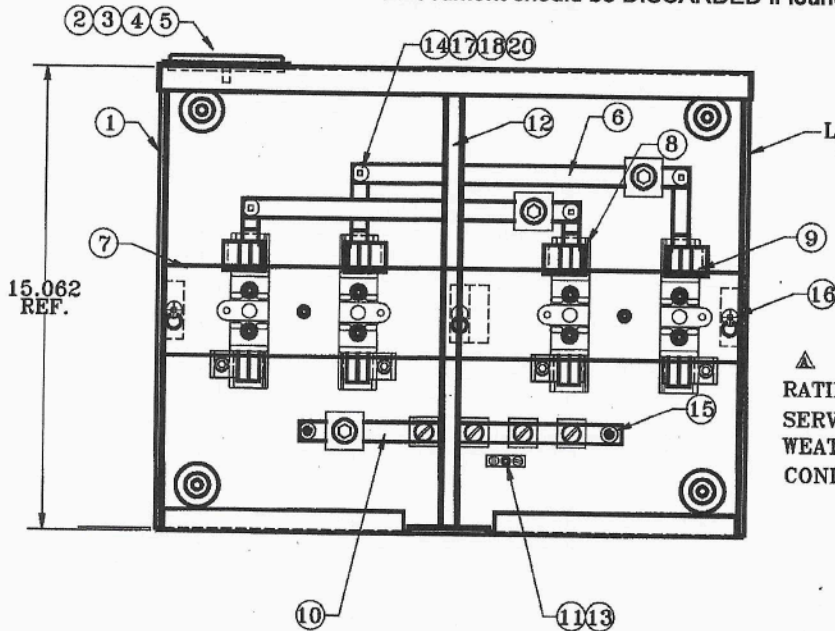

2-1/2 in, HUB OPENING

This Document should be DISCARDED if found detached from a Work Order

LABEL: CSA ENCLOSURE
CAT.NO. & DATE CODE
INSIDE AND OUTSIDE

▲
RATING: 200A MAIN, 100A PER POSITION
SERVICE ENTRANCE RATED
WEATHERPROOF TYPE 3R ENCLOSURE
CONDUCTOR RANGE: LINE-6-250MCM CU/AL
LOAD-6-1/0AWG CU/AL

A	ALB.	ADDED RATING NOTE
6/19		
REV	DATE	CHANGE
DO NOT SCALE		
SCALE:	ALL DIMENSIONS GIVE IN FIGURES UNLESS NOTED	
DRN BY:	PJS	DATE: SEPT.21/10
APP'D BY:		DATE:

HE	
HYDEL ENTERPRISES	
DIVISION OF CIRCA METALS INC.	
208 GREAT GULF DRIVE, VAUGHAN	
REV. A	SHEET 1 OF 2
DESCRIPTION	
ASSEMBLY SD220PWBC	
PART NO. SD220PWBC	
DWG. NO. SD220BC	