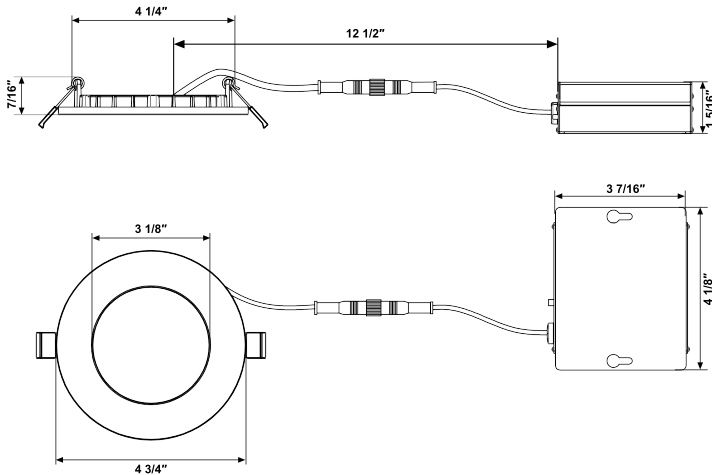

DR40RF-WH/BK/SN

4inch LED Round Ultra Slim Recess downlight(Air tight)

Job Information		
Project Name		Type
Location		
Quantity		Date
Contact/Name		
Notes		

Dimming

- 10%-100% dimming capability
- Compatible with industry TRIAC/ELV dimmers (contact factory for compatible dimmers list)

Description

- DR40RF, a 12 watt 4-inch All CCT slim profile round flat LED panel is a high-performance, easy to install downlight. It offers excellent light output, energy efficiency, and streamlined design. Suitable for damp location and use in soffits.

Beam Spread

- 110 degree beam spread

LED Driver

- Extruded aluminum junction box with integrated 210mA dimmable driver included
- Class II electronic LED driver with 100-125V AC input;
- includes a 12" cable from driver to fixture

Quick Connect Push-in Terminals

- Three "Quick Connect" Push-in terminals for fast and easy wiring

Operating Temperature

- -20°C - 40°C (-4°F - 104°F)

Body

- Durable airtight aluminum
- White polycarbonate diffuser lens for low glare