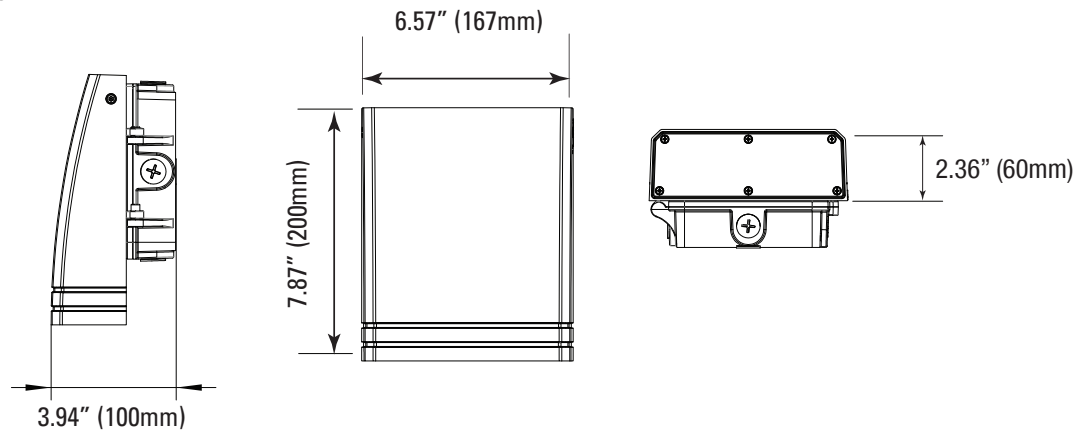

### Slip Fitter

P10255 MT-SF-SWP/BZ  
(Slip Fitter - Bronze)

P10007 MT-SF-SWP/BK  
(Slip Fitter Black)

**DIMENSIONS**

**15/28/45W Selectable**  
4.40-lbs

**PHOTOMETRICS CHART**

**45 Watt**  
DLC Premium

	Illuminance at a Distance	
	Center Beam Fc	Beam Width
2.5R	287 fc	5.2 ft
5.0R	71.7 fc	10.4 ft
7.5R	31.9 fc	15.6 ft
10.0R	17.9 fc	20.8 ft
12.5R	11.5 fc	26.0 ft
15.0R	7.95 fc	31.2 ft

■ Vert. Spread: 92.3°  
■ Horiz. Spread: 108.8°

**PACKAGE**

**Case Qty 5 pcs**