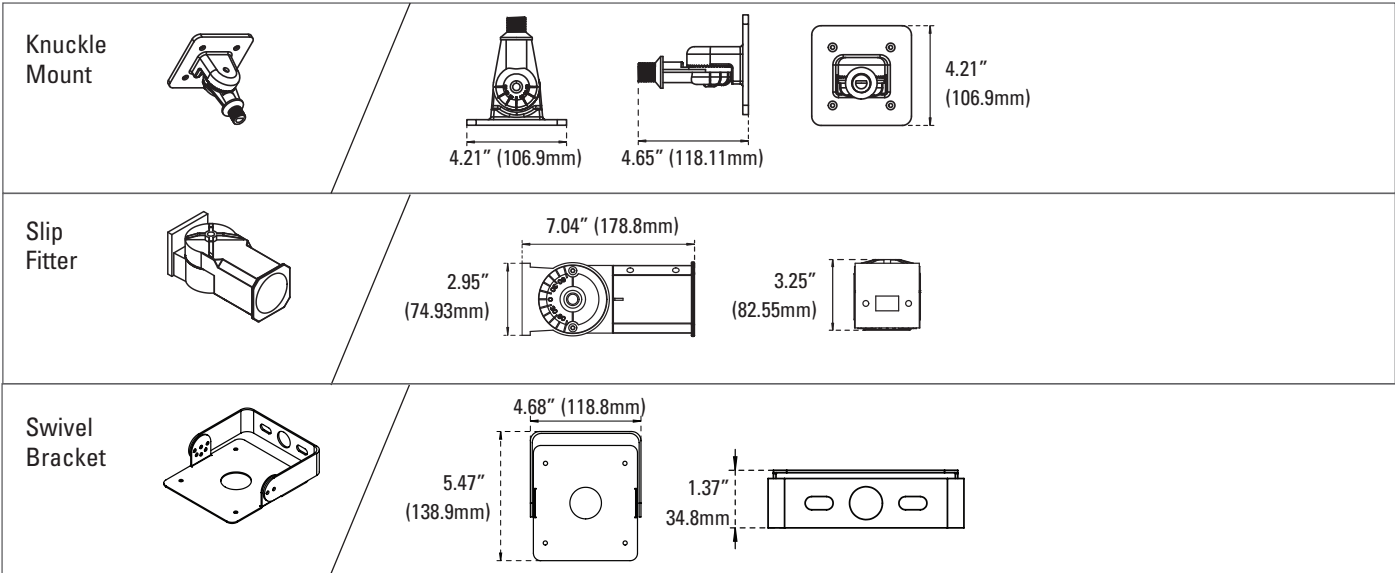

### Slip Fitter

P10255 MT-SF-SWP/BZ  
(Slip Fitter - Bronze)

P10007 MT-SF-SWP/BK  
(Slip Fitter Black)

**DIMENSIONS**

**15/28/45W Selectable**  
4.40-lbs

**PHOTOMETRICS CHART**

**45 Watt**  
DLC Premium

	Illuminance at a Distance	
	Center Beam Fc	Beam Width
2.5R	287 fc	5.2 ft
5.0R	71.7 fc	10.4 ft
7.5R	31.9 fc	15.6 ft
10.0R	17.9 fc	20.8 ft
12.5R	11.5 fc	26.0 ft
15.0R	7.95 fc	31.2 ft