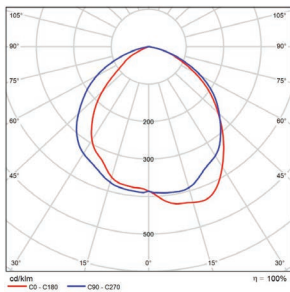

### Slip Fitter

P10255 MT-SF-SWP/BZ  
(Slip Fitter - Bronze)

P10007 MT-SF-SWP/BK  
(Slip Fitter Black)

**DIMENSIONS**

**15/28/45W Selectable**  
4.40-lbs

**PHOTOMETRICS CHART**

**45 Watt**  
DLC Premium

	Illuminance at a Distance	
	Center Beam Fc	Beam Width
2.5R	287 fc	5.2 ft
5.0R	71.7 fc	10.4 ft
7.5R	31.9 fc	15.6 ft
10.0R	17.9 fc	20.8 ft
12.5R	11.5 fc	26.0 ft
15.0R	7.95 fc	31.2 ft

■ Vert. Spread: 92.3°  
■ Horiz. Spread: 108.8°

**PACKAGE**

**Case Qty 5 pcs**