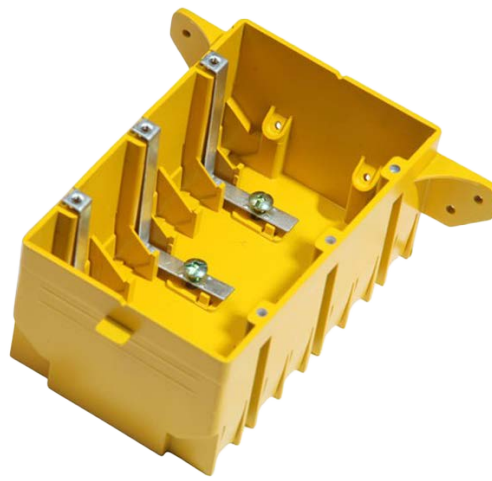

# Non-metallic box

## MODEL SGP03

### HIGHLIGHTS

Three gang non-metallic switch and outlet box

- Easy installation
- Universal accessory commonly used in household
- Complies with UL514C and CSA C22.2 standard
- Can be fitted with switches, sockets, GFCI, dimmers and other standard accessories

### SPECIFICATIONS

Model	<b>SGP03</b>
Material	PVC (polyvinyl chloride)
Colour	Yellow
CU.IN.	51
AWG	16-10