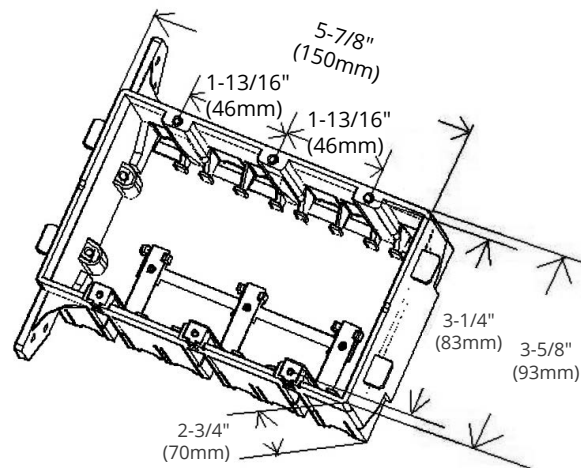

DIMENSIONS

Reference	QTY.	Remarks	Project:
			Location:
			Architect:
			Engineer:
			Contractor:
			Submitted by:
			Date:

ORTECH reserves the right to modify at any time, without notice, any or all of our product's features, designs, components and specifications to meet market changes.