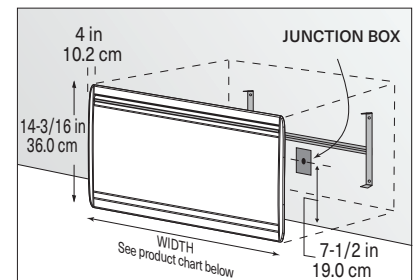

Recommended installation height	
in	cm
4	10.2

Minimum clearances							
Front		Side		Above		Below	
in	cm	in	cm	in	cm	in	cm
20	50.8	6	15.2	4	10.2	4	10.2

Allegro II 7307 Series

Allegro II 7306 Series

Allegro II 7305 Series