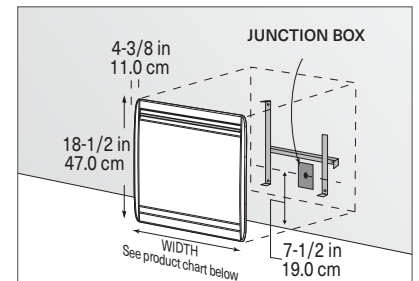

INSTALLATIONS

- Quick surface-mounted installation, with the included wall mounting bracket, that also serves as marking template
- Flexible cable with electrical wall box cover plate included
- Requires installation of a wall electrical box (not supplied)

Recommended installation height	
in	cm
4	10.2

Minimum clearances							
Front		Side		Above		Below	
in	cm	in	cm	in	cm	in	cm
20	50.8	6	15.2	4	10.2	4	10.2

Allegro II 7307 Series

Allegro II 7306 Series

Allegro II 7305 Series