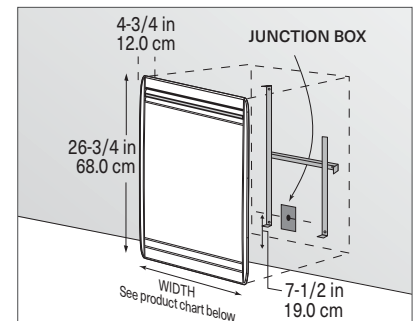

Recommended installation height	
in	cm
4	10.2

Minimum clearances							
Front		Side		Above		Below	
in	cm	in	cm	in	cm	in	cm
20	50.8	6	15.2	4	10.2	4	10.2

Allegro II 7307 Series

Allegro II 7306 Series

Allegro II 7305 Series