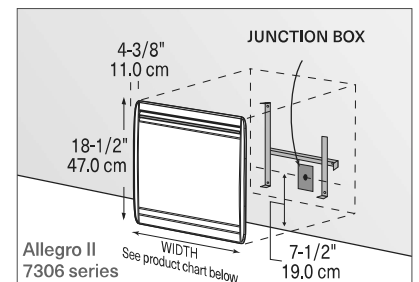

Recommended installation height	
in	cm
4	10.2

Minimum clearances							
Front		Side		Above		Below	
in	cm	in	cm	in	cm	in	cm
20	50.8	6	15.2	4	10.2	4	10.2

2 year limited warranty
5-year element warranty

It is recommended that all units be installed by a licensed electrical contractor in accordance with national and local codes. Consult convectair.ca to find installation instructions for our heaters. Specifications, finishes and dimensions are subject to change. SE-631-R00-111221

Allegro II Convactor

Allegro II 7305 Series

Catalogue No.	Color	Power		Height		Width		Depth		Net Weight	
		240 V	208 V	cm	in	cm	in	cm	in	kg	lb
7305-C05	BB	500 W	375 W	36.0	14-3/16	48.9	19-1/4	19.0	7-1/2	4.4	9.6
7305-C10	BB	1,000 W	750 W	36.0	14-3/16	64.9	25-9/16	19.0	7-1/2	5.4	11.9
7305-C15	BB	1,500 W	1,125 W	36.0	14-3/16	84.9	33-7/16	19.0	7-1/2	6.8	15.0
7305-C20	BB	2,000 W	1,500 W	36.0	14-3/16	112.9	44-7/16	19.0	7-1/2	8.5	18.8