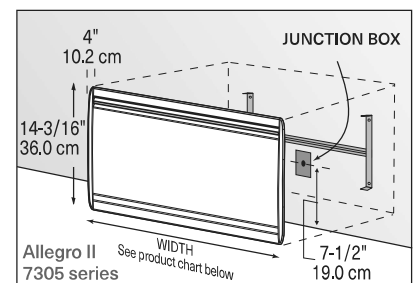

INSTALLATION

- Quick surface-mounted installation, with the included wall mounting bracket, that also serves as marking template
- Flexible cable with electrical wall box cover plate included
- Requires installation of a wall electrical box not supplied

Recommended installation height	
in	cm
4	10.2

Minimum clearances							
Front		Side		Above		Below	
in	cm	in	cm	in	cm	in	cm
20	50.8	6	15.2	4	10.2	4	10.2