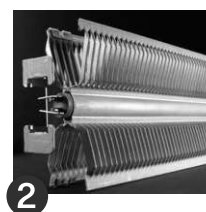

INSTALLATION

- Quick surface-mounted installation, with the included wall mounting bracket, that also serves as marking template
- Flexible cable with electrical wall box cover plate included
- Requires installation of a wall electrical box not supplied

Recommended installation height	
in	cm
4	10.2

Minimum clearances							
Front		Side		Above		Below	
in	cm	in	cm	in	cm	in	cm
20	50.8	6	15.2	4	10.2	4	10.2