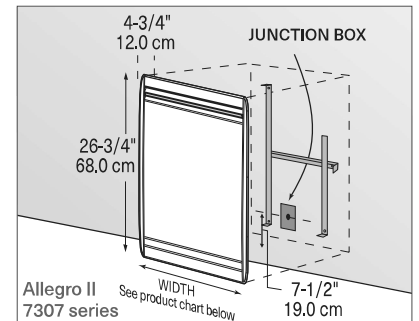

Recommended installation height	
in	cm
4	10.2

Minimum clearances							
Front		Side		Above		Below	
in	cm	in	cm	in	cm	in	cm
20	50.8	6	15.2	4	10.2	4	10.2

2 year limited warranty
5-year element warranty

It is recommended that all units be installed by a licensed electrical contractor in accordance with national and local codes. Consult convectair.ca to find installation instructions for our heaters. Specifications, finishes and dimensions are subject to change. SE-631-R00-111221

Allegro II Convactor

Allegro II 7305 Series

Catalogue No.	Color	Power		Height		Width		Depth		Net Weight	
		240 V	208 V	cm	in	cm	in	cm	in	kg	lb
7305-C05	BB	500 W	375 W	36.0	14-3/16	48.9	19-1/4	19.0	7-1/2	4.4	9.6
7305-C10	BB	1,000 W	750 W	36.0	14-3/16	64.9	25-9/16	19.0	7-1/2	5.4	11.9
7305-C15	BB	1,500 W	1,125 W	36.0	14-3/16	84.9	33-7/16	19.0	7-1/2	6.8	15.0
7305-C20	BB	2,000 W	1,500 W	36.0	14-3/16	112.9	44-7/16	19.0	7-1/2	8.5	18.8