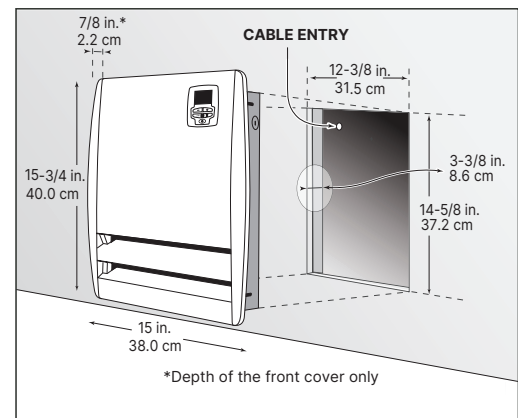

INSTALLATIONS

- Recess mounting in 2" x 4" stud partitions with gypsum
- Direct connection to the power cable through a knock-out in the upper left corner
- Removable front panel for the installation

Recommended installation height		Minimum clearances							
		Front		Side		Above		Below	
in	cm	in	cm	in	cm	in	cm	in	cm
12	30.5	24	61.0	4	10.2	8	20.3	12	30.5