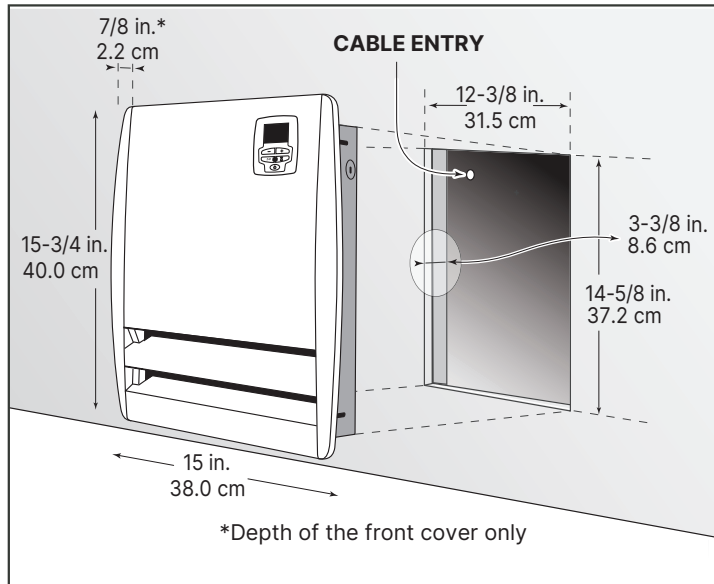

Piccolo Slim Profile Bathroom Fan Heater

5 year element warranty
2-year limited warranty

FEATURES

- Color** - White
- Finish** - Epoxy/polyester anti-rust powder coating resistant to UV rays
- Voltage** - 240 V, 1-phase
- Wattage** - Regular Power (standard) 750 W; Maximum Power (timer) 1,500 W
- Construction** - Steel cabinet featuring rounded corners and splash-proof construction for safe installation in the bathroom
 - Bottom air outlet directs the warm air downwards, towards the centre of the room
 - High-limit temperature control that will turn the heater off in case of overheating, with main power interruption reset
- Fan** - Quiet squirrel-cage fan
 - Factory-lubricated motor
- Heating Element** - Nickel-chromium alloy stitched wire, providing instant heat
- Control** - Built-in electronic proportional-action digital thermostat, located on the front panel, for regulated heating
 - Electronic timer, 5-90 minutes, with indicator light, for accelerated heating
 - LCD backlit display with digital controls lockable by key combination
 - Temperature display format (°C or °F)
 - "On-Off" button with indicator light
 - "24-hr" button with indicator light stores the "Chrono" mode setting, for daily bathroom preheating
 - Heating indicator light
- Installation** - Recess mounting in 2" x 4" stud partitions with gypsum
 - Direct connection to the power cable through a knock-out in the upper left corner
 - Removable front panel for the installation
- Warranty** - 5-year heating element, 2-year parts and defects
- Applications** - Bathroom, entrance way

Piccolo Slim Profile Bathroom Fan Heater

Product No.	QTY	UPC	VOLTS	WATTS	HEIGHT		WIDTH		DEPTH		WEIGHT	
					IN	CM	IN	CM	IN	CM	LB	KG
Piccolo - WHITE												
X-7831-C15-BB		774725004079	240	Regular Power (standard) 750 W Maximum Power (timer) 1500 W	15-3/4	40.0	15	38.0	7/8*	2.2	12.4	5.6