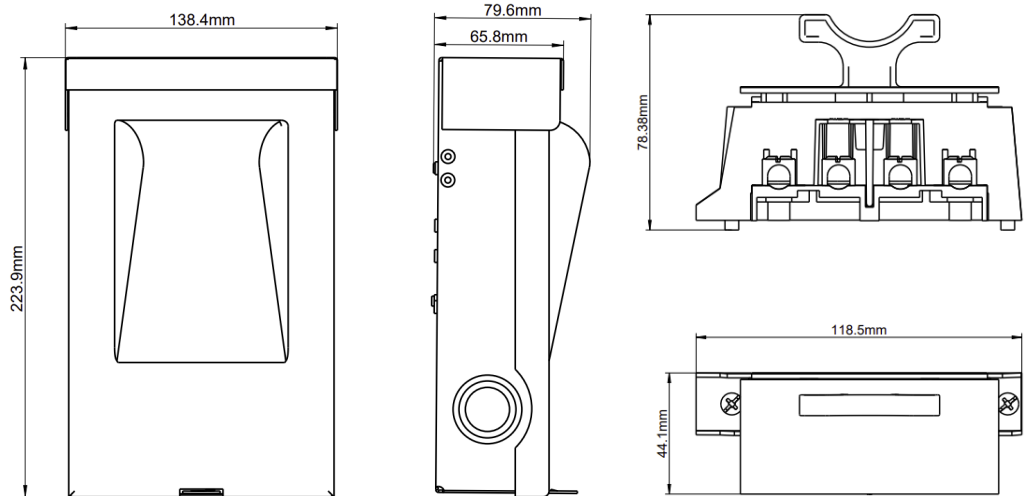

### DIMENSIONS

### SPECIFICATIONS

MODEL	48100 (4800)
PHASE	1 - 3 WIRE
AMPS	60A
RATING	NEMA-3R
VOLTS	240V CA
UNIT WEIGHT	1.3 kg
WIRE RANGE	MAX. 10 #14-3 AWG

### MATERIAL AND DIMENSIONS

METALLIC ENCLOSURE  
223.9mm H x 134.4 W X 79.6mm D