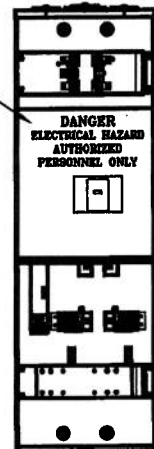

NOTE:
STAINLESS STEEL METER RING & PLASTIC FILLER DISC PROVIDED
LINE SIDE: TUNNEL TYPE CONNECTORS ACCOMMODATE TWO 250MCM-1/0 CU/AL
LINE SIDE: 400 AMP CIRCUIT BREAKER RATED 65KA AT 240V

LOAD SIDE: TUNNEL TYPE CONNECTORS TO ACCOMMODATE TWO 350MCM-1/0 CU/AL CABLES
BONDING LUGS WILL ACCOMMODATE #6-250MCM CU/AL CABLE FOR POLE MOUNTING KIT USE CAT.NO.CT4PMK-WSOH
RATED: 1 Phase 3 Wire 400 Amps 240 Volts AC

HYDEL ENTERPRISES
DIVISION OF GERRA METALS INC.
206 GREAT GULF DRIVE, VAUGHAN, ONTARIO, CANADA