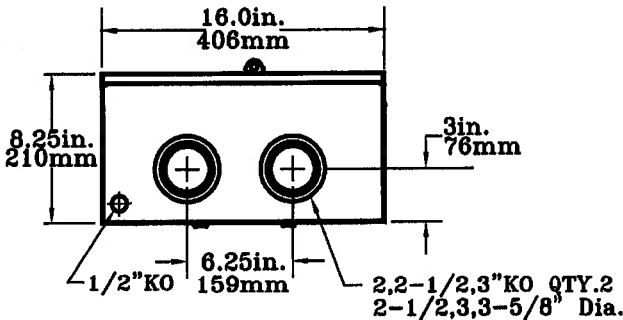

SEALING SCREW PADLOCKABLE LATCH

VIEW WITH FRONT COVERS REMOVED BREAKER COVER IN PLACE

WARNING LABEL