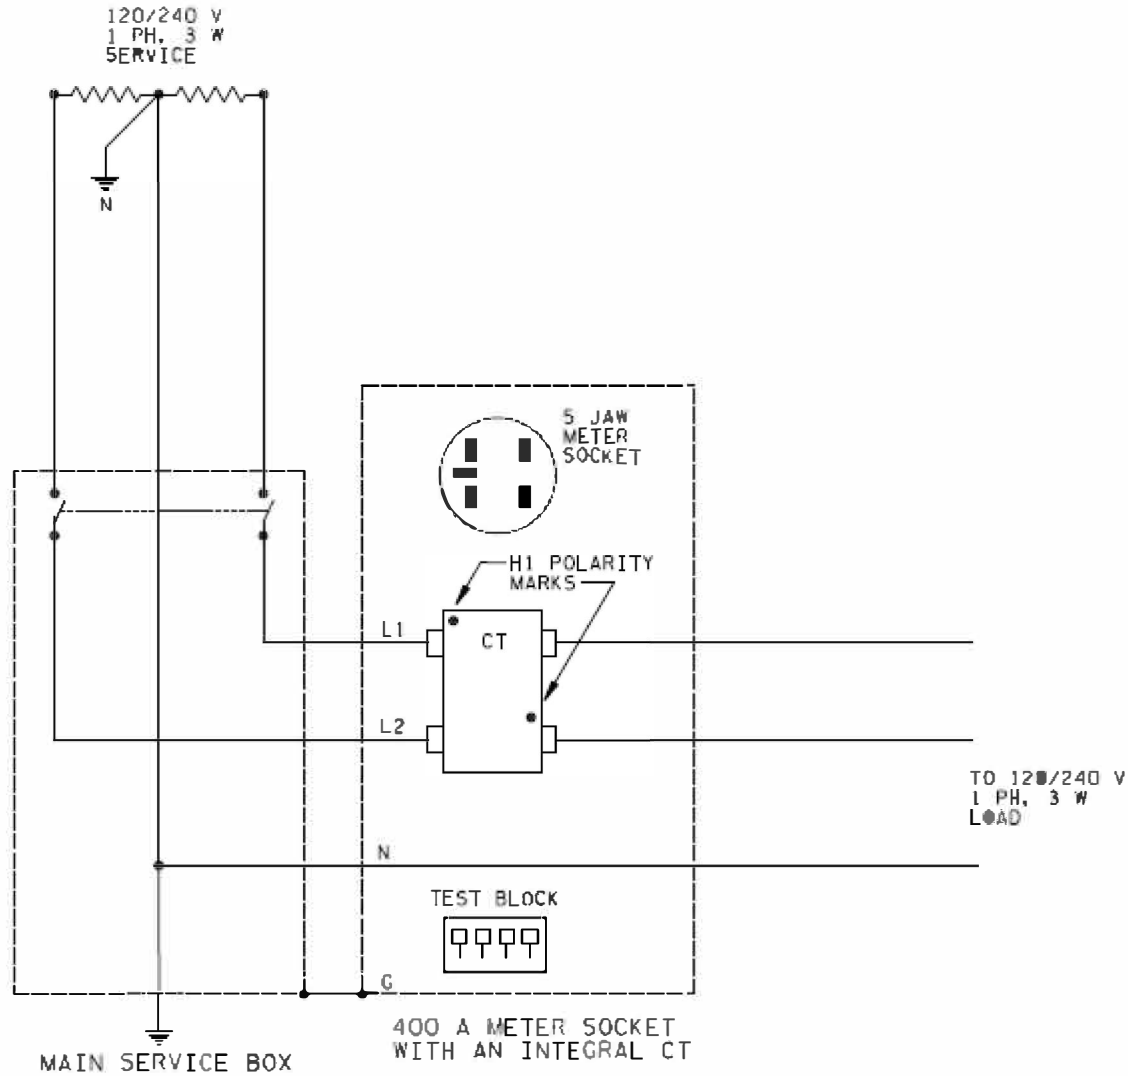

5.2.2 120/240 V, 1 Phase, 3 Wire Service – 400 A Meter Socket Assembly with an Integral CT

Notes:

1. See section [5.5](#) and [5.3.2.1](#).
2. Approved sockets, CT4-BC-INK or JS4B-STW and JS4B-4STW

New approved meter socket assembly with integral CT c/w Circuit Breaker are;

- Hydrel CT4-WS0H-BC
- Hydrel CT4-WS-BC

The above shall be per BC Hydro Distribution Standards Equipment Advisory dated January 30, 2015. Inquire from Local BCH design regarding this advisory.