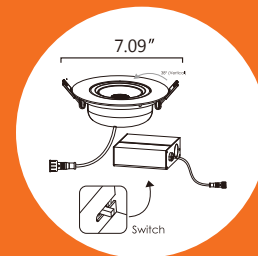

## 3Way CCT Adjustable 6" Gimbal Round Panel

## Technical data

Prodct Code	VO-GRP6W13-120-D-3WY
Size	180*65.8MM(Lamp)/85*85*32MM(Driver)
LED TYPE	2835
Dimmable	YES
Input Voltage (V)	120V
Power (w)	13W
Luminous Flux	1050Lm
Color Temperature	3000K-4000K-5000K
SDCM	<7
CRI	>80
Lifetime (Hrs)	50000
Power Factor	>0.9
Certification Requirements	■ ETL ■ ES