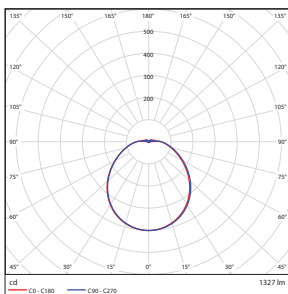

FLUSH MOUNT MODERN CCT5

CEILING & AREA LUMINAIRES

ORDERING

Watts (W)	Ordering Code	Description	CCT (K)	Lumens (Lm)	Equiv. Wattage (W)	Size	Damp Location	Energy Star
18	9356	LED12FMM-126L9CCT5-NI	27/30/35/40/50K	1,260	120	12"	•	•
24	9357	LED14FMM-180L9CCT5-NI	27/30/35/40/50K	1,800	150	14"	•	•
24	9358	LED16FMM-190L9CCT5-NI	27/30/35/40/50K	1,900	200	16"	•	•

DIMENSIONS

18W (12-inch)
1.72-lbs

24W (14-inch)
2.49-lbs

24W (16-inch)
3.01-lbs

PHOTOMETRICS CHART

18W (12-inch)
Energy Star

Center Beam fc	Beam Width
1.3R	237 fc 3.8 ft 3.9 ft
2.7R	55.1 fc 7.9 ft 8.1 ft
4.0R	25.1 fc 11.8 ft 12.0 ft
5.3R	14.3 fc 15.6 ft 15.8 ft
6.7R	8.94 fc 19.7 ft 20.0 ft
8.0R	6.27 fc 23.5 ft 23.9 ft

■ Vert. Spread: 111.6°
■ Horiz. Spread: 112.4°

24W (14-inch)
Energy Star

Center Beam fc	Beam Width
1.3R	328 fc 4.0 ft 4.0 ft
2.7R	76.1 fc 8.3 ft 8.3 ft
4.0R	34.7 fc 12.2 ft 12.2 ft
5.3R	19.7 fc 16.2 ft 16.2 ft
6.7R	12.4 fc 20.5 ft 20.5 ft
8.0R	8.67 fc 24.5 ft 24.5 ft

■ Vert. Spread: 113.7°
■ Horiz. Spread: 113.6°

24W (16-inch)
Energy Star

Center Beam fc	Beam Width
1.3R	347 fc 4.3 ft 4.3 ft
2.7R	80.4 fc 8.9 ft 9.0 ft
4.0R	36.6 fc 13.2 ft 13.3 ft
5.3R	20.9 fc 17.5 ft 17.6 ft
6.7R	13.0 fc 22.2 ft 22.3 ft
8.0R	9.15 fc 26.5 ft 26.6 ft