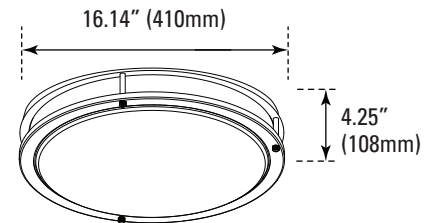

FLUSH MOUNT MODERN CCT5

CEILING & AREA LUMINAIRES

ORDERING

Watts (W)	Ordering Code	Description	CCT (K)	Lumens (Lm)	Equiv. Wattage (W)	Size	Damp Location	Energy Star
18	9356	LED12FMM-126L9CCT5-NI	27/30/35/40/50K	1,260	120	12"	•	•
24	9357	LED14FMM-180L9CCT5-NI	27/30/35/40/50K	1,800	150	14"	•	•
24	9358	LED16FMM-190L9CCT5-NI	27/30/35/40/50K	1,900	200	16"	•	•

DIMENSIONS

18W (12-inch)
1.72-lbs

24W (14-inch)
2.49-lbs

24W (16-inch)
3.01-lbs

PHOTOMETRICS CHART

18W (12-inch)
Energy Star

Center Beam fc	Beam Width
1.3R	237 fc 3.8 ft 3.9 ft
2.7R	55.1 fc 7.9 ft 8.1 ft
4.0R	25.1 fc 11.8 ft 12.0 ft
5.3R	14.3 fc 15.6 ft 15.8 ft
6.7R	8.94 fc 19.7 ft 20.0 ft
8.0R	6.27 fc 23.5 ft 23.9 ft

■ Vert. Spread: 111.6°
■ Horiz. Spread: 112.4°

24W (14-inch)
Energy Star

Center Beam fc	Beam Width
1.3R	328 fc 4.0 ft 4.0 ft
2.7R	76.1 fc 8.3 ft 8.3 ft
4.0R	34.7 fc 12.2 ft 12.2 ft
5.3R	19.7 fc 16.2 ft 16.2 ft
6.7R	12.4 fc 20.5 ft 20.5 ft
8.0R	8.67 fc 24.5 ft 24.5 ft

■ Vert. Spread: 113.7°
■ Horiz. Spread: 113.6°

24W (16-inch)
Energy Star

Center Beam fc	Beam Width
1.3R	347 fc 4.3 ft 4.3 ft
2.7R	80.4 fc 8.9 ft 9.0 ft
4.0R	36.6 fc 13.2 ft 13.3 ft
5.3R	20.9 fc 17.5 ft 17.6 ft
6.7R	13.0 fc 22.2 ft 22.3 ft
8.0R	9.15 fc 26.5 ft 26.6 ft