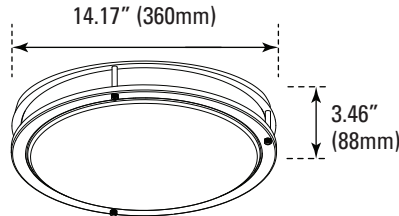

FLUSH MOUNT MODERN CCT5

CEILING & AREA LUMINAIRES

ORDERING

Watts (W)	Ordering Code	Description	CCT (K)	Lumens (Lm)	Equiv. Wattage (W)	Size	Damp Location	Energy Star
18	9356	LED12FMM-126L9CCT5-NI	27/30/35/40/50K	1,260	120	12"	•	•
24	9357	LED14FMM-180L9CCT5-NI	27/30/35/40/50K	1,800	150	14"	•	•
24	9358	LED16FMM-190L9CCT5-NI	27/30/35/40/50K	1,900	200	16"	•	•

DIMENSIONS

18W (12-inch)
1.72-lbs

24W (14-inch)
2.49-lbs

24W (16-inch)
3.01-lbs

PHOTOMETRICS CHART

18W (12-inch)
Energy Star

Center Beam fc	Beam Width
1.3R	237 fc 3.8 ft 3.9 ft
2.7R	55.1 fc 7.9 ft 8.1 ft
4.0R	25.1 fc 11.8 ft 12.0 ft
5.3R	14.3 fc 15.6 ft 15.8 ft
6.7R	8.94 fc 19.7 ft 20.0 ft
8.0R	6.27 fc 23.5 ft 23.9 ft

■ Vert. Spread: 111.6°
■ Horiz. Spread: 112.4°

24W (14-inch)
Energy Star

Center Beam fc	Beam Width
1.3R	328 fc 4.0 ft 4.0 ft
2.7R	76.1 fc 8.3 ft 8.3 ft
4.0R	34.7 fc 12.2 ft 12.2 ft
5.3R	19.7 fc 16.2 ft 16.2 ft
6.7R	12.4 fc 20.5 ft 20.5 ft
8.0R	8.67 fc 24.5 ft 24.5 ft

■ Vert. Spread: 113.7°
■ Horiz. Spread: 113.6°

24W (16-inch)
Energy Star

Center Beam fc	Beam Width
1.3R	347 fc 4.3 ft 4.3 ft
2.7R	80.4 fc 8.9 ft 9.0 ft
4.0R	36.6 fc 13.2 ft 13.3 ft
5.3R	20.9 fc 17.5 ft 17.6 ft
6.7R	13.0 fc 22.2 ft 22.3 ft
8.0R	9.15 fc 26.5 ft 26.6 ft