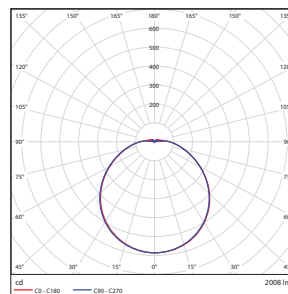

FLUSH MOUNT MODERN CCT5

CEILING & AREA LUMINAIRES

ORDERING

Watts (W)	Ordering Code	Description	CCT (K)	Lumens (Lm)	Equiv. Wattage (W)	Size	Damp Location	Energy Star
18	9356	LED12FMM-126L9CCT5-NI	27/30/35/40/50K	1,260	120	12"	•	•
24	9357	LED14FMM-180L9CCT5-NI	27/30/35/40/50K	1,800	150	14"	•	•
24	9358	LED16FMM-190L9CCT5-NI	27/30/35/40/50K	1,900	200	16"	•	•

DIMENSIONS

18W (12-inch)
1.72-lbs

24W (14-inch)
2.49-lbs

24W (16-inch)
3.01-lbs

PHOTOMETRICS CHART

18W (12-inch)
Energy Star

Center Beam fc	Beam Width
1.3R	237 fc 3.8 ft 3.9 ft
2.7R	55.1 fc 7.9 ft 8.1 ft
4.0R	25.1 fc 11.8 ft 12.0 ft
5.3R	14.3 fc 15.6 ft 15.8 ft
6.7R	8.94 fc 19.7 ft 20.0 ft
8.0R	6.27 fc 23.5 ft 23.9 ft

■ Vert. Spread: 111.6°
■ Horiz. Spread: 112.4°

24W (14-inch)
Energy Star

Center Beam fc	Beam Width
1.3R	328 fc 4.0 ft 4.0 ft
2.7R	76.1 fc 8.3 ft 8.3 ft
4.0R	34.7 fc 12.2 ft 12.2 ft
5.3R	19.7 fc 16.2 ft 16.2 ft
6.7R	12.4 fc 20.5 ft 20.5 ft
8.0R	8.67 fc 24.5 ft 24.5 ft

■ Vert. Spread: 113.7°
■ Horiz. Spread: 113.6°

24W (16-inch)
Energy Star

Center Beam fc	Beam Width
1.3R	347 fc 4.3 ft 4.3 ft
2.7R	80.4 fc 8.9 ft 9.0 ft
4.0R	36.6 fc 13.2 ft 13.3 ft
5.3R	20.9 fc 17.5 ft 17.6 ft
6.7R	13.0 fc 22.2 ft 22.3 ft
8.0R	9.15 fc 26.5 ft 26.6 ft