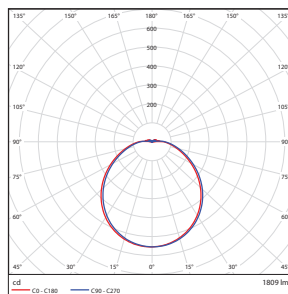

FLUSH MOUNT MODERN CCT5

CEILING & AREA LUMINAIRES

ORDERING

Watts (W)	Ordering Code	Description	CCT (K)	Lumens (Lm)	Equiv. Wattage (W)	Size	Damp Location	Energy Star
18	9356	LED12FMM-126L9CCT5-NI	27/30/35/40/50K	1,260	120	12"	•	•
24	9357	LED14FMM-180L9CCT5-NI	27/30/35/40/50K	1,800	150	14"	•	•
24	9358	LED16FMM-190L9CCT5-NI	27/30/35/40/50K	1,900	200	16"	•	•

DIMENSIONS

18W (12-inch)
1.72-lbs

24W (14-inch)
2.49-lbs

24W (16-inch)
3.01-lbs

PHOTOMETRICS CHART

18W (12-inch)
Energy Star

Center Beam fc	Beam Width
1.3R	237 fc 3.8 ft 3.9 ft
2.7R	55.1 fc 7.9 ft 8.1 ft
4.0R	25.1 fc 11.8 ft 12.0 ft
5.3R	14.3 fc 15.6 ft 15.8 ft
6.7R	8.94 fc 19.7 ft 20.0 ft
8.0R	6.27 fc 23.5 ft 23.9 ft

■ Vert. Spread: 111.6°
■ Horiz. Spread: 112.4°

24W (14-inch)
Energy Star

Center Beam fc	Beam Width
1.3R	328 fc 4.0 ft 4.0 ft
2.7R	76.1 fc 8.3 ft 8.3 ft
4.0R	34.7 fc 12.2 ft 12.2 ft
5.3R	19.7 fc 16.2 ft 16.2 ft
6.7R	12.4 fc 20.5 ft 20.5 ft
8.0R	8.67 fc 24.5 ft 24.5 ft

■ Vert. Spread: 113.7°
■ Horiz. Spread: 113.6°

24W (16-inch)
Energy Star

Center Beam fc	Beam Width
1.3R	347 fc 4.3 ft 4.3 ft
2.7R	80.4 fc 8.9 ft 9.0 ft
4.0R	36.6 fc 13.2 ft 13.3 ft
5.3R	20.9 fc 17.5 ft 17.6 ft
6.7R	13.0 fc 22.2 ft 22.3 ft
8.0R	9.15 fc 26.5 ft 26.6 ft