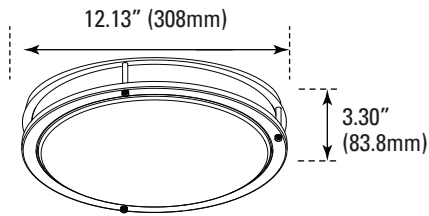

FLUSH MOUNT MODERN CCT5

CEILING & AREA LUMINAIRES

ORDERING

Watts (W)	Ordering Code	Description	CCT (K)	Lumens (Lm)	Equiv. Wattage (W)	Size	Damp Location	Energy Star
18	9356	LED12FMM-126L9CCT5-NI	27/30/35/40/50K	1,260	120	12"	•	•
24	9357	LED14FMM-180L9CCT5-NI	27/30/35/40/50K	1,800	150	14"	•	•
24	9358	LED16FMM-190L9CCT5-NI	27/30/35/40/50K	1,900	200	16"	•	•

DIMENSIONS

18W (12-inch)
1.72-lbs

24W (14-inch)
2.49-lbs

24W (16-inch)
3.01-lbs

PHOTOMETRICS CHART

18W (12-inch)
Energy Star

Center Beam fc	Beam Width
1.3R	237 fc 3.8 ft 3.9 ft
2.7R	55.1 fc 7.9 ft 8.1 ft
4.0R	25.1 fc 11.8 ft 12.0 ft
5.3R	14.3 fc 15.6 ft 15.8 ft
6.7R	8.94 fc 19.7 ft 20.0 ft
8.0R	6.27 fc 23.5 ft 23.9 ft

■ Vert. Spread: 111.6°
■ Horiz. Spread: 112.4°

24W (14-inch)
Energy Star

Center Beam fc	Beam Width
1.3R	328 fc 4.0 ft 4.0 ft
2.7R	76.1 fc 8.3 ft 8.3 ft
4.0R	34.7 fc 12.2 ft 12.2 ft
5.3R	19.7 fc 16.2 ft 16.2 ft
6.7R	12.4 fc 20.5 ft 20.5 ft
8.0R	8.67 fc 24.5 ft 24.5 ft

■ Vert. Spread: 113.7°
■ Horiz. Spread: 113.6°

24W (16-inch)
Energy Star

Center Beam fc	Beam Width
1.3R	347 fc 4.3 ft 4.3 ft
2.7R	80.4 fc 8.9 ft 9.0 ft
4.0R	36.6 fc 13.2 ft 13.3 ft
5.3R	20.9 fc 17.5 ft 17.6 ft
6.7R	13.0 fc 22.2 ft 22.3 ft
8.0R	9.15 fc 26.5 ft 26.6 ft