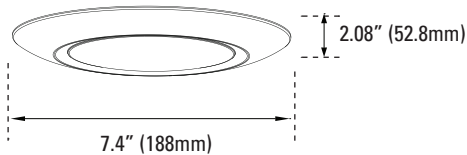

FLUSH MOUNT COMPACT 7" (CCT5)

CEILING & AREA LUMINAIRES

ORDERING

| Watts (W) | Ordering Code | Description | CCT (K) | Lumens (Lm) | Equiv. Wattage (W) | Size | Wet Location | Energy Star |
|-----------|---------------|------------------|-----------------|-------------|--------------------|------|--------------|-------------|
| 12 | 9522 | LED7FMC-96L930 | 3000K | 960 | 100 | 7" | • | • |
| 12 | 9523 | LED7FMC-96L9CCT5 | 27/30/35/40/50K | 960 | 100 | 7" | • | • |

ACCESSORIES (INCLUDED)

Installation Kit

(Recessed can installation kit)

DIMENSIONS

12W (7-inch)
0.53-lbs

12W (7-inch) CCT5
0.55-lbs

PHOTOMETRIC CHART

12W (7-inch)
Energy Star

| Center Beam fc | Beam Width | |
|----------------|------------|-----------------|
| 1.7ft | 116 fc | 5.1 ft 5.1 ft |
| 3.3ft | 30.8 fc | 9.8 ft 9.9 ft |
| 5.0ft | 13.4 fc | 14.9 ft 15.0 ft |
| 6.7ft | 7.47 fc | 20.0 ft 20.0 ft |
| 8.3ft | 4.86 fc | 24.8 ft 24.8 ft |
| 10.0ft | 3.35 fc | 29.8 ft 29.9 ft |

■ Vert. Spread: 112.3°
■ Horiz. Spread: 112.5°

12W (7-inch) CCT5
Energy Star

| Center Beam fc | Beam Width | |
|----------------|------------|-----------------|
| 1.7ft | 116 fc | 5.0 ft 5.1 ft |
| 3.3ft | 30.8 fc | 9.8 ft 9.8 ft |
| 5.0ft | 13.4 fc | 14.8 ft 14.9 ft |
| 6.7ft | 7.47 fc | 19.9 ft 20.0 ft |
| 8.3ft | 4.87 fc | 24.6 ft 24.7 ft |
| 10.0ft | 3.35 fc | 29.6 ft 29.8 ft |