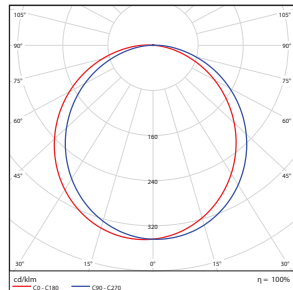

FLUSH MOUNT COMPACT 7" (CCT5)

CEILING & AREA LUMINAIRES

ORDERING

| Watts (W) | Ordering Code | Description | CCT (K) | Lumens (Lm) | Equiv. Wattage (W) | Size | Wet Location | Energy Star |
|-----------|---------------|------------------|-----------------|-------------|--------------------|------|--------------|-------------|
| 12 | 9522 | LED7FMC-96L930 | 3000K | 960 | 100 | 7" | • | • |
| 12 | 9523 | LED7FMC-96L9CCT5 | 27/30/35/40/50K | 960 | 100 | 7" | • | • |

ACCESSORIES (INCLUDED)

Installation Kit

(Recessed can installation kit)

DIMENSIONS

12W (7-inch)
0.53-lbs

12W (7-inch) CCT5
0.55-lbs

PHOTOMETRIC CHART

12W (7-inch)
Energy Star

| Center Beam fc | Beam Width | |
|----------------|------------|-----------------|
| 1.7ft | 116 fc | 5.1 ft 5.1 ft |
| 3.3ft | 30.8 fc | 9.8 ft 9.9 ft |
| 5.0ft | 13.4 fc | 14.9 ft 15.0 ft |
| 6.7ft | 7.47 fc | 20.0 ft 20.0 ft |
| 8.3ft | 4.86 fc | 24.8 ft 24.8 ft |
| 10.0ft | 3.35 fc | 29.8 ft 29.9 ft |

■ Vert. Spread: 112.3°
■ Horiz. Spread: 112.5°

12W (7-inch) CCT5
Energy Star

| Center Beam fc | Beam Width | |
|----------------|------------|-----------------|
| 1.7ft | 116 fc | 5.0 ft 5.1 ft |
| 3.3ft | 30.8 fc | 9.8 ft 9.8 ft |
| 5.0ft | 13.4 fc | 14.8 ft 14.9 ft |
| 6.7ft | 7.47 fc | 19.9 ft 20.0 ft |
| 8.3ft | 4.87 fc | 24.6 ft 24.7 ft |
| 10.0ft | 3.35 fc | 29.6 ft 29.8 ft |