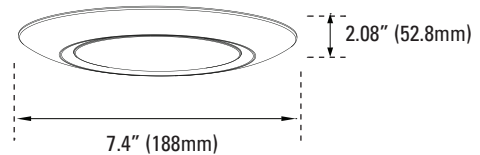

FLUSH MOUNT COMPACT 7" (CCT5)

CEILING & AREA LUMINAIRES

ORDERING

| Watts (W) | Ordering Code | Description | CCT (K) | Lumens (Lm) | Equiv. Wattage (W) | Size | Wet Location | Energy Star |
|-----------|---------------|------------------|-----------------|-------------|--------------------|------|--------------|-------------|
| 12 | 9522 | LED7FMC-96L930 | 3000K | 960 | 100 | 7" | • | • |
| 12 | 9523 | LED7FMC-96L9CCT5 | 27/30/35/40/50K | 960 | 100 | 7" | • | • |

ACCESSORIES (INCLUDED)

Installation Kit

(Recessed can installation kit)

DIMENSIONS

12W (7-inch)
0.53-lbs

12W (7-inch) CCT5
0.55-lbs

PHOTOMETRIC CHART

12W (7-inch)
Energy Star

| Center Beam fc | Beam Width | |
|----------------|------------|-----------------|
| 1.7ft | 116 fc | 5.1 ft 5.1 ft |
| 3.3ft | 30.8 fc | 9.8 ft 9.9 ft |
| 5.0ft | 13.4 fc | 14.9 ft 15.0 ft |
| 6.7ft | 7.47 fc | 20.0 ft 20.0 ft |
| 8.3ft | 4.86 fc | 24.8 ft 24.8 ft |
| 10.0ft | 3.35 fc | 29.8 ft 29.9 ft |

■ Vert. Spread: 112.3°
■ Horiz. Spread: 112.5°

12W (7-inch) CCT5
Energy Star

| Center Beam fc | Beam Width | |
|----------------|------------|-----------------|
| 1.7ft | 116 fc | 5.0 ft 5.1 ft |
| 3.3ft | 30.8 fc | 9.8 ft 9.8 ft |
| 5.0ft | 13.4 fc | 14.8 ft 14.9 ft |
| 6.7ft | 7.47 fc | 19.9 ft 20.0 ft |
| 8.3ft | 4.87 fc | 24.6 ft 24.7 ft |
| 10.0ft | 3.35 fc | 29.6 ft 29.8 ft |