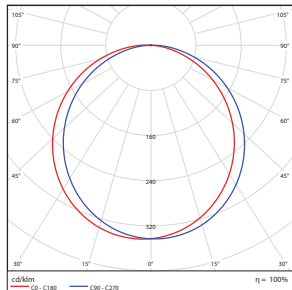

FLUSH MOUNT COMPACT 7" (CCT5)

CEILING & AREA LUMINAIRES

ORDERING

| Watts (W) | Ordering Code | Description | CCT (K) | Lumens (Lm) | Equiv. Wattage (W) | Size | Wet Location | Energy Star |
|-----------|---------------|------------------|-----------------|-------------|--------------------|------|--------------|-------------|
| 12 | 9522 | LED7FMC-96L930 | 3000K | 960 | 100 | 7" | • | • |
| 12 | 9523 | LED7FMC-96L9CCT5 | 27/30/35/40/50K | 960 | 100 | 7" | • | • |

ACCESSORIES (INCLUDED)

Installation Kit

(Recessed can installation kit)

DIMENSIONS

12W (7-inch)
0.53-lbs

12W (7-inch) CCT5
0.55-lbs

PHOTOMETRIC CHART

12W (7-inch)
Energy Star

| Center Beam fc | Beam Width | |
|----------------|------------|-----------------|
| 1.7ft | 116 fc | 5.1 ft 5.1 ft |
| 3.3ft | 30.8 fc | 9.8 ft 9.9 ft |
| 5.0ft | 13.4 fc | 14.9 ft 15.0 ft |
| 6.7ft | 7.47 fc | 20.0 ft 20.0 ft |
| 8.3ft | 4.86 fc | 24.8 ft 24.8 ft |
| 10.0ft | 3.35 fc | 29.8 ft 29.9 ft |

■ Vert. Spread: 112.3°
■ Horiz. Spread: 112.5°

12W (7-inch) CCT5
Energy Star

| Center Beam fc | Beam Width | |
|----------------|------------|-----------------|
| 1.7ft | 116 fc | 5.0 ft 5.1 ft |
| 3.3ft | 30.8 fc | 9.8 ft 9.8 ft |
| 5.0ft | 13.4 fc | 14.8 ft 14.9 ft |
| 6.7ft | 7.47 fc | 19.9 ft 20.0 ft |
| 8.3ft | 4.87 fc | 24.6 ft 24.7 ft |
| 10.0ft | 3.35 fc | 29.6 ft 29.8 ft |