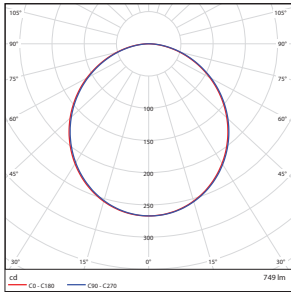

SLIM DISK LIGHT CCT5

CEILING LUMINAIRES

ORDERING

Watts (W)	Ordering Code	Description	CCT (K)	Lumens (Lm)	Size	Equiv. Wattage (W)	Energy Star
10	9361	LED4DLR-65L9CCT5	27/30/35/40/5000K	650/ 680/ 710/ 715/ 700	4" Round	60	•
10	9362	LED4DLS-65L9CCT5	27/30/35/40/5000K	650/ 680/ 710/ 715/ 700	4" Square	60	•
12	9363	LED6DLR-90L9CCT5	27/30/35/40/5000K	900/ 940/ 970/ 990/ 960	6" Round	100	•
12	9364	LED6DLS-90L9CCT5	27/30/35/40/5000K	900/ 940/ 970/ 990/ 960	6" Square	100	•

DIMENSIONS

4" - Round

0.90-lbs

4" - Square

1.00-lbs

6" - Round

1.21-lbs

6" - Square

1.43-lbs

PHOTOMETRICS CHART

4-inch Round Energy Star

Illuminance at a Distance

Center Beam fc	Beam Width	
1.7ft	92.4 fc	4.9 ft 4.9 ft
3.3ft	24.5 fc	9.5 ft 9.5 ft
5.0ft	10.7 fc	14.4 ft 14.3 ft
6.7ft	5.95 fc	19.2 ft 19.2 ft
8.3ft	3.88 fc	23.8 ft 23.8 ft
10.0ft	2.67 fc	28.7 ft 28.7 ft

■ Vert. Spread: 110.3°
■ Horiz. Spread: 110.3°

4-inch Square Energy Star

Illuminance at a Distance

Center Beam fc	Beam Width	
1.7ft	82.6 fc	4.8 ft 4.8 ft
3.3ft	21.9 fc	9.4 ft 9.4 ft
5.0ft	9.54 fc	14.2 ft 14.3 ft
6.7ft	5.31 fc	19.1 ft 19.1 ft
8.3ft	3.46 fc	23.6 ft 23.7 ft
10.0ft	2.39 fc	28.5 ft 28.5 ft