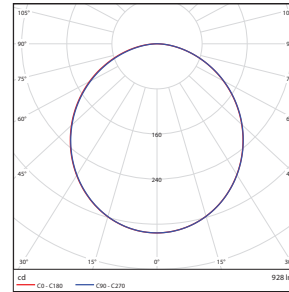

1.43-lbs

PHOTOMETRICS CHART

4-inch Round Energy Star

Illuminance at a Distance

Center Beam fc	Beam Width	
1.7ft	92.4 fc	4.9 ft 4.9 ft
3.3ft	24.5 fc	9.5 ft 9.5 ft
5.0ft	10.7 fc	14.4 ft 14.3 ft
6.7ft	5.95 fc	19.2 ft 19.2 ft
8.3ft	3.88 fc	23.8 ft 23.8 ft
10.0ft	2.67 fc	28.7 ft 28.7 ft

■ Vert. Spread: 110.3°
■ Horiz. Spread: 110.3°

4-inch Square Energy Star

Illuminance at a Distance

Center Beam fc	Beam Width	
1.7ft	82.6 fc	4.8 ft 4.8 ft
3.3ft	21.9 fc	9.4 ft 9.4 ft
5.0ft	9.54 fc	14.2 ft 14.3 ft
6.7ft	5.31 fc	19.1 ft 19.1 ft
8.3ft	3.46 fc	23.6 ft 23.7 ft
10.0ft	2.39 fc	28.5 ft 28.5 ft

■ Vert. Spread: 109.8°
■ Horiz. Spread: 109.9°

6-inch Round Energy Star

Illuminance at a Distance

Center Beam fc	Beam Width	
1.7ft	118 fc	4.8 ft 4.8 ft
3.3ft	31.3 fc	9.4 ft 9.3 ft
5.0ft	13.6 fc	14.2 ft 14.2 ft
6.7ft	7.58 fc	19.0 ft 19.0 ft
8.3ft	4.94 fc	23.6 ft 23.5 ft
10.0ft	3.40 fc	28.4 ft 28.3 ft

■ Vert. Spread: 109.7°
■ Horiz. Spread: 109.5°

6-inch Square Energy Star

Illuminance at a Distance

Center Beam fc	Beam Width	
1.7ft	116 fc	4.8 ft 4.8 ft
3.3ft	30.8 fc	9.3 ft 9.3 ft
5.0ft	13.4 fc	14.1 ft 14.1 ft
6.7ft	7.47 fc	18.9 ft 18.8 ft
8.3ft	4.87 fc	23.4 ft 23.3 ft
10.0ft	3.35 fc	28.2 ft 28.1 ft