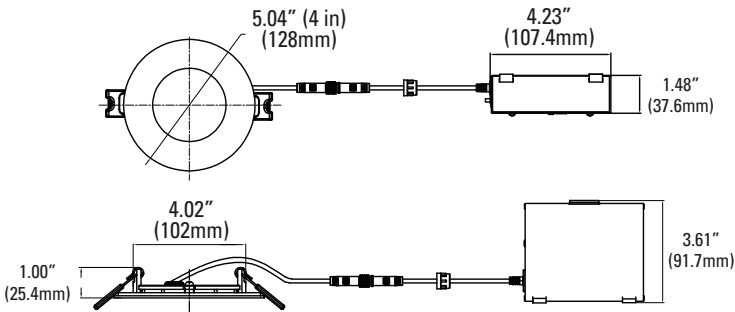

SLIM DISK LIGHT CCT5

CEILING LUMINAIRES

ORDERING

Watts (W)	Ordering Code	Description	CCT (K)	Lumens (Lm)	Size	Equiv. Wattage (W)	Energy Star
10	9361	LED4DLR-65L9CCT5	27/30/35/40/5000K	650/ 680/ 710/ 715/ 700	4" Round	60	•
10	9362	LED4DLS-65L9CCT5	27/30/35/40/5000K	650/ 680/ 710/ 715/ 700	4" Square	60	•
12	9363	LED6DLR-90L9CCT5	27/30/35/40/5000K	900/ 940/ 970/ 990/ 960	6" Round	100	•
12	9364	LED6DLS-90L9CCT5	27/30/35/40/5000K	900/ 940/ 970/ 990/ 960	6" Square	100	•

ACCESSORIES (Ordered Separately)

Plate for 4" Disk Light
P10308 PLT-NC/4DL
(4" Round Pre-Mounting Plate)

Plate for 6" Disk Light
P10309 PLT-NC/6DL
(6" Round Pre-Mounting Plate)

Plate for 2" / 4" / 6" Disk Light
P10310 PLT-NC/DL/UNV
(Universal Plate for new construction
2/4/6" Disk Light)

DIMENSIONS

4" - Round

0.90-lbs

4" - Square

1.00-lbs

6" - Round

1.21-lbs

6" - Square

1.43-lbs

PHOTOMETRICS CHART

4-inch Round Energy Star

Illuminance at a Distance

Center Beam fc	Beam Width	
1.7ft	92.4 fc	4.9 ft 4.9 ft
3.3ft	24.5 fc	9.5 ft 9.5 ft
5.0ft	10.7 fc	14.4 ft 14.3 ft
6.7ft	5.95 fc	19.2 ft 19.2 ft
8.3ft	3.88 fc	23.8 ft 23.8 ft
10.0ft	2.67 fc	28.7 ft 28.7 ft