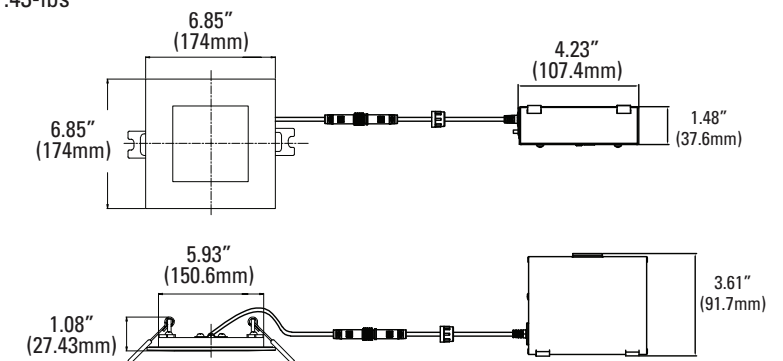

SLIM DISK LIGHT CCT5

CEILING LUMINAIRES

ORDERING

Watts (W)	Ordering Code	Description	CCT (K)	Lumens (Lm)	Size	Equiv. Wattage (W)	Energy Star
10	9361	LED4DLR-65L9CCT5	27/30/35/40/5000K	650/ 680/ 710/ 715/ 700	4" Round	60	•
10	9362	LED4DLS-65L9CCT5	27/30/35/40/5000K	650/ 680/ 710/ 715/ 700	4" Square	60	•
12	9363	LED6DLR-90L9CCT5	27/30/35/40/5000K	900/ 940/ 970/ 990/ 960	6" Round	100	•
12	9364	LED6DLS-90L9CCT5	27/30/35/40/5000K	900/ 940/ 970/ 990/ 960	6" Square	100	•

DIMENSIONS

4" - Round

0.90-lbs

4" - Square

1.00-lbs

6" - Round

1.21-lbs

6" - Square

1.43-lbs

PHOTOMETRICS CHART

4-inch Round Energy Star

Illuminance at a Distance

Center Beam fc	Beam Width	
1.7ft	92.4 fc	4.9 ft 4.9 ft
3.3ft	24.5 fc	9.5 ft 9.5 ft
5.0ft	10.7 fc	14.4 ft 14.3 ft
6.7ft	5.95 fc	19.2 ft 19.2 ft
8.3ft	3.88 fc	23.8 ft 23.8 ft
10.0ft	2.67 fc	28.7 ft 28.7 ft

■ Vert. Spread: 110.3°
■ Horiz. Spread: 110.3°

4-inch Square Energy Star

Illuminance at a Distance

Center Beam fc	Beam Width	
1.7ft	82.6 fc	4.8 ft 4.8 ft
3.3ft	21.9 fc	9.4 ft 9.4 ft
5.0ft	9.54 fc	14.2 ft 14.3 ft
6.7ft	5.31 fc	19.1 ft 19.1 ft
8.3ft	3.46 fc	23.6 ft 23.7 ft
10.0ft	2.39 fc	28.5 ft 28.5 ft