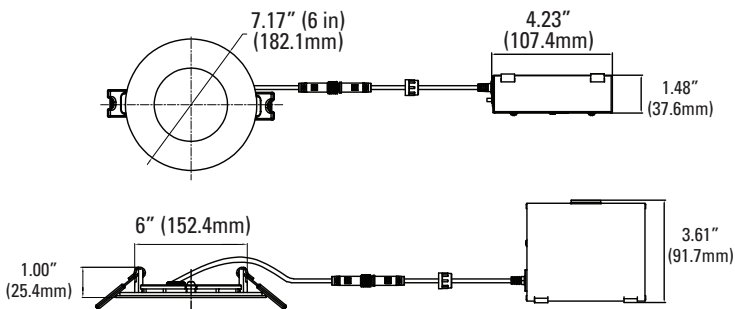

SLIM DISK LIGHT CCT5

CEILING LUMINAIRES

ORDERING

Watts (W)	Ordering Code	Description	CCT (K)	Lumens (Lm)	Size	Equiv. Wattage (W)	Energy Star
10	9361	LED4DLR-65L9CCT5	27/30/35/40/5000K	650/ 680/ 710/ 715/ 700	4" Round	60	•
10	9362	LED4DLS-65L9CCT5	27/30/35/40/5000K	650/ 680/ 710/ 715/ 700	4" Square	60	•
12	9363	LED6DLR-90L9CCT5	27/30/35/40/5000K	900/ 940/ 970/ 990/ 960	6" Round	100	•
12	9364	LED6DLS-90L9CCT5	27/30/35/40/5000K	900/ 940/ 970/ 990/ 960	6" Square	100	•

DIMENSIONS

4" - Round

0.90-lbs

4" - Square

1.00-lbs

6" - Round

1.21-lbs

6" - Square

1.43-lbs

PHOTOMETRICS CHART

4-inch Round Energy Star

Illuminance at a Distance

Center Beam fc	Beam Width	
1.7ft	92.4 fc	4.9 ft 4.9 ft
3.3ft	24.5 fc	9.5 ft 9.5 ft
5.0ft	10.7 fc	14.4 ft 14.3 ft
6.7ft	5.95 fc	19.2 ft 19.2 ft
8.3ft	3.88 fc	23.8 ft 23.8 ft
10.0ft	2.67 fc	28.7 ft 28.7 ft

■ Vert. Spread: 110.3°
■ Horiz. Spread: 110.3°

4-inch Square Energy Star

Illuminance at a Distance

Center Beam fc	Beam Width	
1.7ft	82.6 fc	4.8 ft 4.8 ft
3.3ft	21.9 fc	9.4 ft 9.4 ft
5.0ft	9.54 fc	14.2 ft 14.3 ft
6.7ft	5.31 fc	19.1 ft 19.1 ft
8.3ft	3.46 fc	23.6 ft 23.7 ft
10.0ft	2.39 fc	28.5 ft 28.5 ft