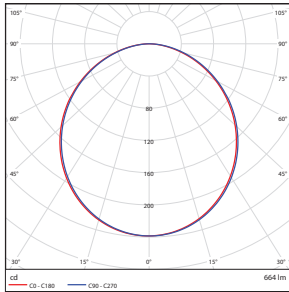

DIMENSIONS

4" - Round

0.90-lbs

4" - Square

1.00-lbs

6" - Round

1.21-lbs

6" - Square

1.43-lbs

PHOTOMETRICS CHART

4-inch Round Energy Star

Illuminance at a Distance

Center Beam fc	Beam Width	
1.7ft	92.4 fc	4.9 ft 4.9 ft
3.3ft	24.5 fc	9.5 ft 9.5 ft
5.0ft	10.7 fc	14.4 ft 14.3 ft
6.7ft	5.95 fc	19.2 ft 19.2 ft
8.3ft	3.88 fc	23.8 ft 23.8 ft
10.0ft	2.67 fc	28.7 ft 28.7 ft

■ Vert. Spread: 110.3°
■ Horiz. Spread: 110.3°

4-inch Square Energy Star

Illuminance at a Distance

Center Beam fc	Beam Width	
1.7ft	82.6 fc	4.8 ft 4.8 ft
3.3ft	21.9 fc	9.4 ft 9.4 ft
5.0ft	9.54 fc	14.2 ft 14.3 ft
6.7ft	5.31 fc	19.1 ft 19.1 ft
8.3ft	3.46 fc	23.6 ft 23.7 ft
10.0ft	2.39 fc	28.5 ft 28.5 ft

■ Vert. Spread: 109.8°
■ Horiz. Spread: 109.9°

6-inch Round Energy Star

Illuminance at a Distance

Center Beam fc	Beam Width	
1.7ft	118 fc	4.8 ft 4.8 ft
3.3ft	31.3 fc	9.4 ft 9.3 ft
5.0ft	13.6 fc	14.2 ft 14.2 ft
6.7ft	7.58 fc	19.0 ft 19.0 ft
8.3ft	4.94 fc	23.6 ft 23.5 ft
10.0ft	3.40 fc	28.4 ft 28.3 ft