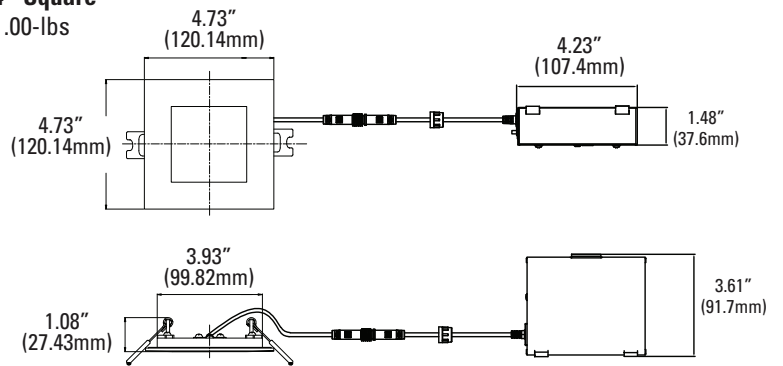

SLIM DISK LIGHT CCT5

CEILING LUMINAIRES

ORDERING

Watts (W)	Ordering Code	Description	CCT (K)	Lumens (Lm)	Size	Equiv. Wattage (W)	Energy Star
10	9361	LED4DLR-65L9CCT5	27/30/35/40/5000K	650/ 680/ 710/ 715/ 700	4" Round	60	•
10	9362	LED4DLS-65L9CCT5	27/30/35/40/5000K	650/ 680/ 710/ 715/ 700	4" Square	60	•
12	9363	LED6DLR-90L9CCT5	27/30/35/40/5000K	900/ 940/ 970/ 990/ 960	6" Round	100	•
12	9364	LED6DLS-90L9CCT5	27/30/35/40/5000K	900/ 940/ 970/ 990/ 960	6" Square	100	•

DIMENSIONS

4" - Round

0.90-lbs

4" - Square

1.00-lbs

6" - Round

1.21-lbs

6" - Square

1.43-lbs

PHOTOMETRICS CHART

4-inch Round Energy Star

Illuminance at a Distance

Center Beam fc	Beam Width	
1.7ft	92.4 fc	4.9 ft 4.9 ft
3.3ft	24.5 fc	9.5 ft 9.5 ft
5.0ft	10.7 fc	14.4 ft 14.3 ft
6.7ft	5.95 fc	19.2 ft 19.2 ft
8.3ft	3.88 fc	23.8 ft 23.8 ft
10.0ft	2.67 fc	28.7 ft 28.7 ft

■ Vert. Spread: 110.3°
■ Horiz. Spread: 110.3°

4-inch Square Energy Star

Illuminance at a Distance

Center Beam fc	Beam Width	
1.7ft	82.6 fc	4.8 ft 4.8 ft
3.3ft	21.9 fc	9.4 ft 9.4 ft
5.0ft	9.54 fc	14.2 ft 14.3 ft
6.7ft	5.31 fc	19.1 ft 19.1 ft
8.3ft	3.46 fc	23.6 ft 23.7 ft
10.0ft	2.39 fc	28.5 ft 28.5 ft