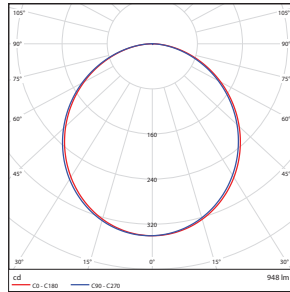

1.43-lbs

PHOTOMETRICS CHART

4-inch Round Energy Star

Illuminance at a Distance

Center Beam fc	Beam Width	
1.7ft	92.4 fc	4.9 ft 4.9 ft
3.3ft	24.5 fc	9.5 ft 9.5 ft
5.0ft	10.7 fc	14.4 ft 14.3 ft
6.7ft	5.95 fc	19.2 ft 19.2 ft
8.3ft	3.88 fc	23.8 ft 23.8 ft
10.0ft	2.67 fc	28.7 ft 28.7 ft

■ Vert. Spread: 110.3°
■ Horiz. Spread: 110.3°

4-inch Square Energy Star

Illuminance at a Distance

Center Beam fc	Beam Width	
1.7ft	82.6 fc	4.8 ft 4.8 ft
3.3ft	21.9 fc	9.4 ft 9.4 ft
5.0ft	9.54 fc	14.2 ft 14.3 ft
6.7ft	5.31 fc	19.1 ft 19.1 ft
8.3ft	3.46 fc	23.6 ft 23.7 ft
10.0ft	2.39 fc	28.5 ft 28.5 ft

■ Vert. Spread: 109.8°
■ Horiz. Spread: 109.9°

6-inch Round Energy Star

Illuminance at a Distance

Center Beam fc	Beam Width	
1.7ft	118 fc	4.8 ft 4.8 ft
3.3ft	31.3 fc	9.4 ft 9.3 ft
5.0ft	13.6 fc	14.2 ft 14.2 ft
6.7ft	7.58 fc	19.0 ft 19.0 ft
8.3ft	4.94 fc	23.6 ft 23.5 ft
10.0ft	3.40 fc	28.4 ft 28.3 ft

■ Vert. Spread: 109.7°
■ Horiz. Spread: 109.5°

6-inch Square Energy Star

Illuminance at a Distance

Center Beam fc	Beam Width	
1.7ft	116 fc	4.8 ft 4.8 ft
3.3ft	30.8 fc	9.3 ft 9.3 ft
5.0ft	13.4 fc	14.1 ft 14.1 ft
6.7ft	7.47 fc	18.9 ft 18.8 ft
8.3ft	4.87 fc	23.4 ft 23.3 ft
10.0ft	3.35 fc	28.2 ft 28.1 ft