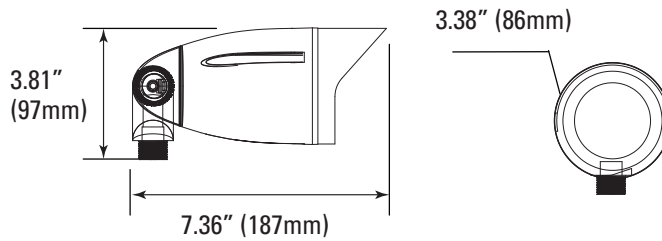

SAMPLE NUMBER LED-FXBFS10/40/830/BZ-KNC

| STYLE | SERIES | FAMILY | WATTAGE | BEAM ANGLE | COLOR TEMP | COLOR | ACCESSORY |
|--------------|---------|-------------------|---------|------------|-----------------|--------|--------------|
| LED | FX | BFS | 10 | 40 | 830 | BZ | KNC |
| LED Lighting | Fixture | Bullet Floodlight | 10 Watt | 40° | CRI 80 3000K | Bronze | 1/2" Knuckle |

ORDERING

| Watts (W) | Ordering Code | Description | CCT (K) | Lumens (Lm) | Equiv. Wattage (W) | Knuckle | IP65 Rated |
|-----------|---------------|---------------------------|---------|-------------|--------------------|---------|------------|
| 10 | 9291 | LED-FXBFS10/40/830/BZ-KNC | 3000K | 900 | 100 | 1/2" | • |
| 10 | 9295 | LED-FXBFS10/40/840/BZ-KNC | 4000K | 900 | 100 | 1/2" | • |
| 10 | 9292 | LED-FXBFS10/40/850/BZ-KNC | 5000K | 900 | 100 | 1/2" | • |
| 21 | 9293 | LED-FXBFS20/40/830/BZ-KNC | 3000K | 1,800 | 150 | 1/2" | • |
| 21 | 7045 | LED-FXBFS20/40/840/BZ-KNC | 4000K | 1,800 | 150 | 1/2" | • |
| 21 | 9294 | LED-FXBFS20/40/850/BZ-KNC | 5000K | 1,800 | 150 | 1/2" | • |

DIMENSIONS

10W / 21W
1.50-lbs

PHOTOMETRICS CHART

10 Watt

21 Watt

| Center Beam fc | Beam Width | |
|----------------|------------|---------|
| 2.5R | 2.15 fc | 2.2 ft |
| 5.0R | 53.7 fc | 4.4 ft |
| 7.5R | 23.9 fc | 6.6 ft |
| 10.0R | 13.4 fc | 8.7 ft |
| 12.5R | 8.60 fc | 10.9 ft |
| 15.0R | 5.97 fc | 13.1 ft |

Vert. Spread: 47.2°
Horiz. Spread: 46.3°

| Center Beam fc | Beam Width | |
|----------------|------------|---------|
| 2.5R | 420 fc | 2.2 ft |
| 5.0R | 105 fc | 4.3 ft |
| 7.5R | 46.7 fc | 6.5 ft |
| 10.0R | 26.3 fc | 8.6 ft |
| 12.5R | 15.8 fc | 10.8 ft |
| 15.0R | 11.7 fc | 12.9 ft |