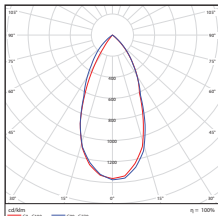

DIMENSIONS

10W / 21W
1.50-lbs

PHOTOMETRICS CHART

10 Watt

21 Watt

| Center Beam fc | Beam Width | |
|----------------|------------|---------|
| 2.5R | 2.15 fc | 2.2 ft |
| 5.0R | 53.7 fc | 4.4 ft |
| 7.5R | 23.9 fc | 6.6 ft |
| 10.0R | 13.4 fc | 8.7 ft |
| 12.5R | 8.60 fc | 10.9 ft |
| 15.0R | 5.97 fc | 13.1 ft |

Vert. Spread: 47.2°
Horiz. Spread: 46.3°

| Center Beam fc | Beam Width | |
|----------------|------------|---------|
| 2.5R | 420 fc | 2.2 ft |
| 5.0R | 105 fc | 4.3 ft |
| 7.5R | 46.7 fc | 6.5 ft |
| 10.0R | 26.3 fc | 8.6 ft |
| 12.5R | 15.8 fc | 10.8 ft |
| 15.0R | 11.7 fc | 12.9 ft |