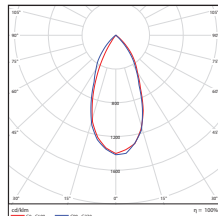

DIMENSIONS

10W / 21W
1.50-lbs

PHOTOMETRICS CHART

10 Watt

21 Watt

| Center Beam fc | Beam Width | |
|----------------|------------|---------|
| 2.5R | 2.15 fc | 2.2 ft |
| 5.0R | 53.7 fc | 4.4 ft |
| 7.5R | 23.9 fc | 6.6 ft |
| 10.0R | 13.4 fc | 8.7 ft |
| 12.5R | 8.60 fc | 10.9 ft |
| 15.0R | 5.97 fc | 13.1 ft |

Vert. Spread: 47.2°
Horiz. Spread: 46.3°

| Center Beam fc | Beam Width | |
|----------------|------------|---------|
| 2.5R | 420 fc | 2.2 ft |
| 5.0R | 105 fc | 4.3 ft |
| 7.5R | 46.7 fc | 6.5 ft |
| 10.0R | 26.3 fc | 8.6 ft |
| 12.5R | 15.8 fc | 10.8 ft |
| 15.0R | 11.7 fc | 12.9 ft |