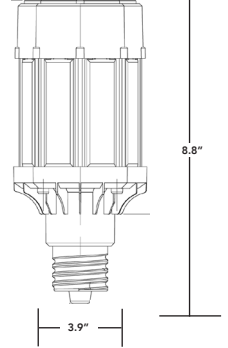

03.02.21 Information is subject to change without notice.

POST TOP RETROFITS 360° OMNI DIRECTIONAL DESIGN

LED-8033E-G7

LED-8033M-G7

LED-8024E-G7

LED-8024M-G7

LED-8046M-G7

LED-8027M-G7