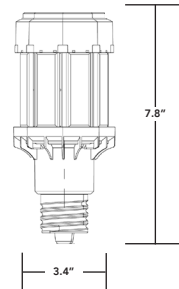

03.02.21 Information is subject to change without notice.

POST TOP RETROFITS 360° OMNI DIRECTIONAL DESIGN

LED-8033E-G7

LED-8033M-G7

LED-8024E-G7

LED-8024M-G7

LED-8046M-G7

LED-8027M-G7