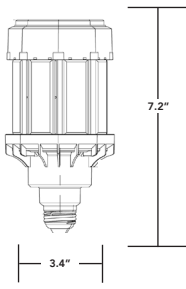

03.02.21 Information is subject to change without notice.

POST TOP RETROFITS 360° OMNI DIRECTIONAL DESIGN

LED-8033E-G7

LED-8033M-G7

LED-8024E-G7

LED-8024M-G7

LED-8046M-G7

LED-8027M-G7