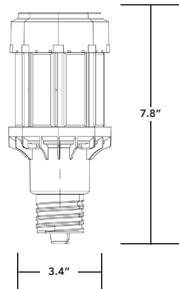

03.02.21 Information is subject to change without notice.

POST TOP RETROFITS 360° OMNI DIRECTIONAL DESIGN

LED-8033E-G7

LED-8033M-G7

LED-8024E-G7

LED-8024M-G7

LED-8046M-G7

LED-8027M-G7