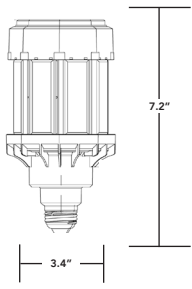

03.02.21 Information is subject to change without notice.

POST TOP RETROFITS 360° OMNI DIRECTIONAL DESIGN

LED-8033E-G7

LED-8033M-G7

LED-8024E-G7

LED-8024M-G7

LED-8046M-G7

LED-8027M-G7