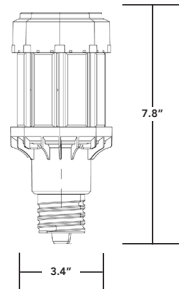

03.02.21 Information is subject to change without notice.

POST TOP RETROFITS 360° OMNI DIRECTIONAL DESIGN

LED-8033E-G7

LED-8033M-G7

LED-8024E-G7

LED-8024M-G7

LED-8046M-G7

LED-8027M-G7