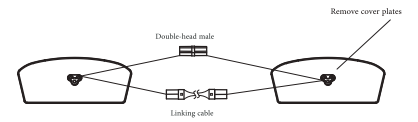

Product Dimensions	
Item Dimensions (in)	(L) 47.6 (W) 5.3 (H) 2.1

Options: (Sell Separately)	Double Head Male Connector Linking Cable Power Cord Chain Kit
---------------------------------	--

Options:

(Sell Separately)

Connector

Linking Cable

Power Cord

Chain Kit

4FT Linkable Wrap Light LED 3Way CCT Changeable

Surface Mounting

Suspension Mounting

Goniophotometer Test

	Efficiency	Lumens	Horizontal Spread	Vertical Spread
Field (%10):	%96.7	5,219.0	161.9	156.3
Beam (%50):	%64.7	3,489.3	99	101.8
Total:	%99.9	5,389.7		

Distance	Illuminance at a Distance	
	Center Beam FC	Beam Width
0.7ft	4,758.52 fc	1.6ft
1.3ft	1,189.63 fc	3.3ft
2.0ft	528.73 fc	4.9ft
2.7ft	297.41 fc	6.6ft
3.3ft	190.34 fc	8.2ft
4.0ft	132.18 fc	9.8ft