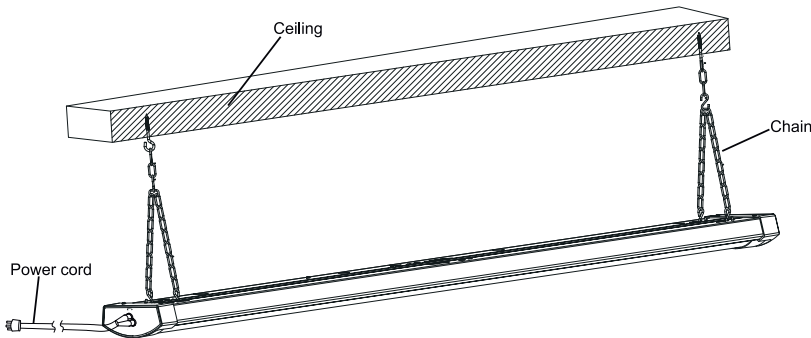

Product Dimensions	
Item Dimensions (in)	(L) 47.6 (W) 5.3 (H) 2.1

Options: (Sell Separately)	Double Head Male Connector Linking Cable Power Cord Chain Kit
---------------------------------	--

Options:

(Sell Separately)

Connector

Linking Cable

Power Cord

Chain Kit

4FT Linkable Wrap Light LED 3Way CCT Changeable

Surface Mounting

Suspension Mounting

Goniophotometer Test

	Efficiency	Lumens	Horizontal Spread	Vertical Spread
Field (%10):	%96.7	5,219.0	161.9	156.3
Beam (%50):	%64.7	3,489.3	99	101.8
Total:	%99.9	5,389.7		

Distance	Illuminance at a Distance	
	Center Beam FC	Beam Width
0.7ft	4,758.52 fc	1.6ft
1.3ft	1,189.63 fc	3.3ft
2.0ft	528.73 fc	4.9ft
2.7ft	297.41 fc	6.6ft
3.3ft	190.34 fc	8.2ft
4.0ft	132.18 fc	9.8ft