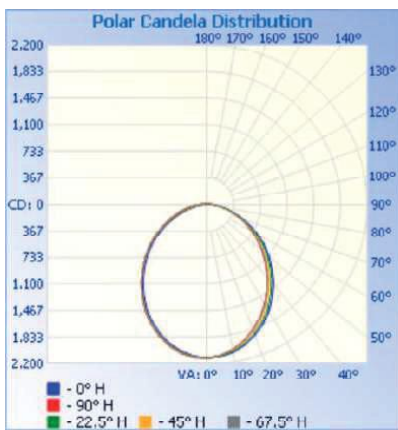

General Characteristics

Fixture Life Hours	50000 Hours
Bulb	Integrated LED
Lumens Per Watt (LPW)	110.00

Safety Rating	ETL - Damp Location
---------------	---------------------

Fixture Characteristics	
Shape	Linear
Mounting	Surface / Suspend
Use Location	Indoor

Electrical Characteristics	
Watts	48 W
Volts	120-277V
Power Factor	0.95
Operating Temperature	-20°C to 45°C (-4°F to 113°F)

Light Characteristics	
Brightness	5520 Lumens
Color Accuracy (CRI)	80
Color Temperature	4000K / 5000K / 3Way CCT
Beam Angle	110°

Product Dimensions	
Item Dimensions (in)	(L) 47.6 (W) 5.3 (H) 2.1

Options: (Sell Separately)	Double Head Male Connector Linking Cable Power Cord Chain Kit
---------------------------------	--

Options:

(Sell Separately)

	Efficiency	Lumens	Horizontal Spread	Vertical Spread
Field (%10):	%96.7	5,219.0	161.9	156.3
Beam (%50):	%64.7	3,489.3	99	101.8
Total:	%99.9	5,389.7		

Distance	Illuminance at a Distance	
	Center Beam FC	Beam Width
0.7ft	4,758.52 fc	1.6ft
1.3ft	1,189.63 fc	3.3ft
2.0ft	528.73 fc	4.9ft
2.7ft	297.41 fc	6.6ft
3.3ft	190.34 fc	8.2ft
4.0ft	132.18 fc	9.8ft