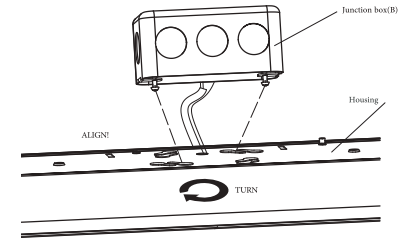

Product Dimensions	
Item Dimensions (in)	(L) 47.6 (W) 5.3 (H) 2.1

Options: (Sell Separately)	Double Head Male Connector Linking Cable Power Cord Chain Kit
---------------------------------	--

Options:

(Sell Separately)

Connector

Linking Cable

Power Cord

Chain Kit

4FT Linkable Wrap Light LED 3Way CCT Changeable

Surface Mounting

Suspension Mounting

Goniophotometer Test

	Efficiency	Lumens	Horizontal Spread	Vertical Spread
Field (%10):	%96.7	5,219.0	161.9	156.3
Beam (%50):	%64.7	3,489.3	99	101.8
Total:	%99.9	5,389.7		

Distance	Illuminance at a Distance	
	Center Beam FC	Beam Width
0.7ft	4,758.52 fc	1.6ft
1.3ft	1,189.63 fc	3.3ft
2.0ft	528.73 fc	4.9ft
2.7ft	297.41 fc	6.6ft
3.3ft	190.34 fc	8.2ft
4.0ft	132.18 fc	9.8ft