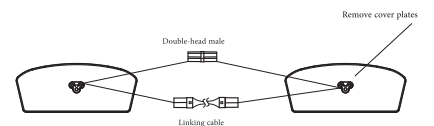

Product Dimensions	
Item Dimensions (in)	(L) 47.6 (W) 5.3 (H) 2.1

Options: (Sell Separately)	Double Head Male Connector Linking Cable Power Cord Chain Kit
---------------------------------	--

Options:

(Sell Separately)

Connector

Linking Cable

Power Cord

Chain Kit

4FT Linkable Wrap Light LED 3Way CCT Changeable

Surface Mounting

Suspension Mounting

Goniophotometer Test

	Efficiency	Lumens	Horizontal Spread	Vertical Spread
Field (%10):	%96.7	5,219.0	161.9	156.3
Beam (%50):	%64.7	3,489.3	99	101.8
Total:	%99.9	5,389.7		

Distance	Illuminance at a Distance	
	Center Beam FC	Beam Width
0.7ft	4,758.52 fc	1.6ft
1.3ft	1,189.63 fc	3.3ft
2.0ft	528.73 fc	4.9ft
2.7ft	297.41 fc	6.6ft
3.3ft	190.34 fc	8.2ft
4.0ft	132.18 fc	9.8ft