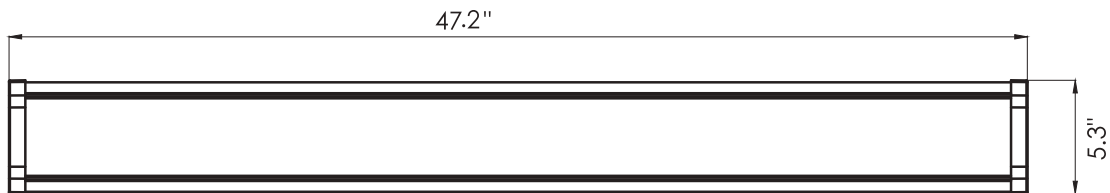

4FT Linkable Wrap Light LED 3Way CCT Changeable

5520 LM

Specification

Model No.	Power	Input Voltage	Brightness	CCT	L x W x H
VO-WR5FT4W48-120-3Way-L	48W	120-277V	5520LM	3Way CCT Adjustable (3000K/4000K/5000K)	47.2" x 5.3" x 2.1"

General Characteristics

Fixture Life Hours	50000 Hours
Bulb	Integrated LED
Lumens Per Watt (LPW)	110.00

Safety Rating	ETL - Damp Location
---------------	---------------------

Fixture Characteristics	
Shape	Linear
Mounting	Surface / Suspend
Use Location	Indoor

Product Dimensions	
Item Dimensions (in)	(L) 47.6 (W) 5.3 (H) 2.1

Options: (Sell Separately)	Double Head Male Connector Linking Cable Power Cord Chain Kit
---------------------------------	--

Options:

(Sell Separately)