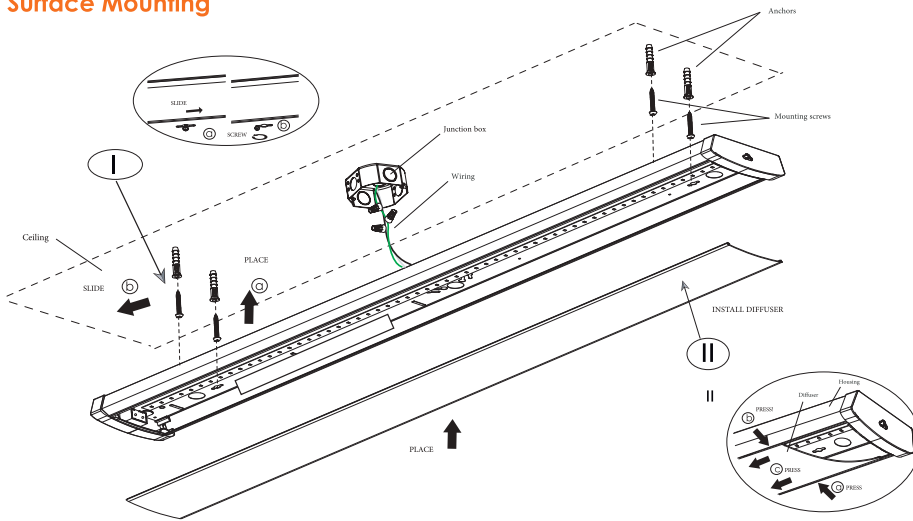

Product Dimensions	
Item Dimensions (in)	(L) 47.6 (W) 5.3 (H) 2.1

Options: (Sell Separately)	Double Head Male Connector Linking Cable Power Cord Chain Kit
---------------------------------	--

Options:

(Sell Separately)

Connector

Linking Cable

Power Cord

Chain Kit

4FT Linkable Wrap Light LED 3Way CCT Changeable

Surface Mounting

Suspension Mounting

Goniophotometer Test

	Efficiency	Lumens	Horizontal Spread	Vertical Spread
Field (%10):	%96.7	5,219.0	161.9	156.3
Beam (%50):	%64.7	3,489.3	99	101.8
Total:	%99.9	5,389.7		

Distance	Illuminance at a Distance	
	Center Beam FC	Beam Width
0.7ft	4,758.52 fc	1.6ft
1.3ft	1,189.63 fc	3.3ft
2.0ft	528.73 fc	4.9ft
2.7ft	297.41 fc	6.6ft
3.3ft	190.34 fc	8.2ft
4.0ft	132.18 fc	9.8ft