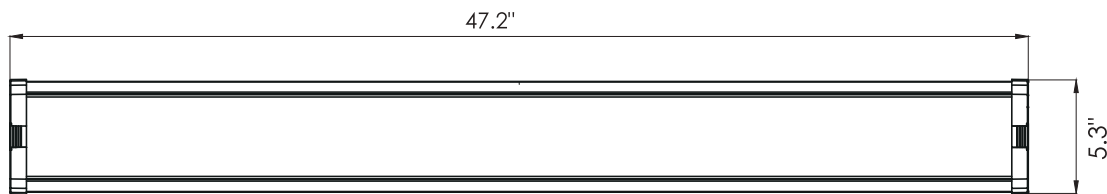

4FT Linkable Wrap Light LED

5500 LM

Specification

Model No.	Power	Input Voltage	Brightness	CCT	L x W x H
DSP-048T336WN-12	48W	120-277V	5500LM	4000K	47.2" x 5.3" x 2.2"
DSP-048T336WD-12	48W	120-277V	5500LM	5000K	47.2" x 5.3" x 2.2"

General Characteristics

Fixture Life Hours	50000 Hours
Bulb	Integrated LED
Lumens Per Watt (LPW)	114.00

Safety Rating	ETL - Damp Location
---------------	---------------------

Fixture Characteristics

Shape	Linear
Mounting	Surface
Use Location	Indoor

Electrical Characteristics

Watts	48 W
Volts	120-277V
Power Factor	0.95
Operating Temperature	-20°C to 45°C (-4°F to 113°F)

Light Characteristics

Brightness	5500 Lumens
Color Accuracy (CRI)	80
Color Temperature	4000K / 5000K
Beam Angle	110°

Product Dimensions

Item Dimensions (in)	(L) 47.2 (W) 5.3 (H) 2.2
----------------------	--------------------------

Options:

(Sell Separately)	Double Head Male Connector Linking Cable Power Cord
---------------------	---