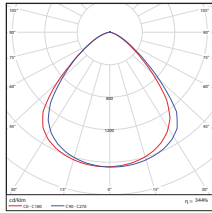

PHOTOMETRICS CHART

11" - 100 Watt
DLC Premium