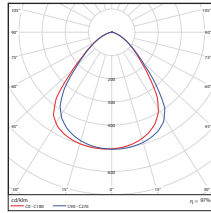

13" - 150 Watt
DLC Premium