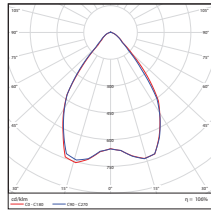

13" w/Reflector - 150 Watt
DLC Premium