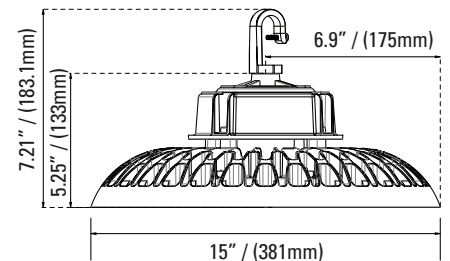

DIMENSIONS

11" -100 Watt

5.95-lbs

13" -150 Watt

7.12-lbs

15" -200 Watt

8.53-lbs

PHOTOMETRICS CHART

11" - 100 Watt
DLC Premium

Center Beam fc	Beam Width	
5.0ft	30.4 ft	10.3 ft 10.4 ft
10.0ft	76.1 ft	20.5 ft 20.7 ft
15.0ft	33.8 ft	30.8 ft 31.1 ft
20.0ft	19.0 ft	41.0 ft 41.5 ft
25.0ft	12.2 ft	51.3 ft 51.9 ft
30.0ft	8.46 ft	61.5 ft 62.2 ft