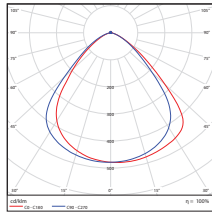

15" - 200 Watt
DLC Premium