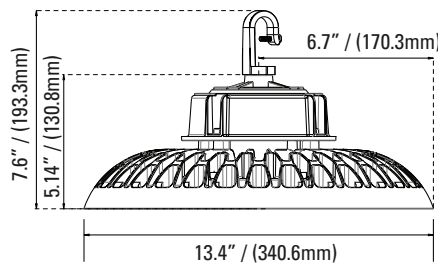

DIMENSIONS

11" -100 Watt

5.95-lbs

13" -150 Watt

7.12-lbs

15" -200 Watt

8.53-lbs

PHOTOMETRICS CHART

11" - 100 Watt
DLC Premium

Center Beam fc	Beam Width	
5.0ft	30.4 ft	10.3 ft 10.4 ft
10.0ft	76.1 ft	20.5 ft 20.7 ft
15.0ft	33.8 ft	30.8 ft 31.1 ft
20.0ft	19.0 ft	41.0 ft 41.5 ft
25.0ft	12.2 ft	51.3 ft 51.9 ft
30.0ft	8.46 ft	61.5 ft 62.2 ft