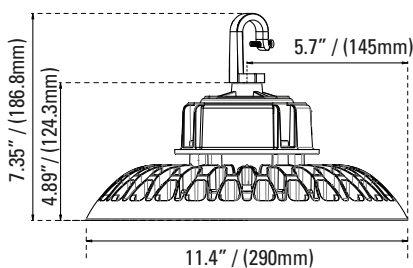

DIMENSIONS

11" -100 Watt

5.95-lbs

13" -150 Watt

7.12-lbs

15" -200 Watt

8.53-lbs

PHOTOMETRICS CHART

11" - 100 Watt
DLC Premium

Center Beam fc	Beam Width	
5.0ft	30.4 ft	10.3 ft 10.4 ft
10.0ft	76.1 ft	20.5 ft 20.7 ft
15.0ft	33.8 ft	30.8 ft 31.1 ft
20.0ft	19.0 ft	41.0 ft 41.5 ft
25.0ft	12.2 ft	51.3 ft 51.9 ft
30.0ft	8.46 ft	61.5 ft 62.2 ft