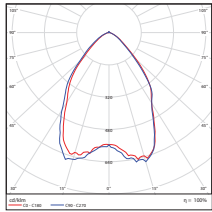

11" w/Reflector - 100 Watt
DLC Premium