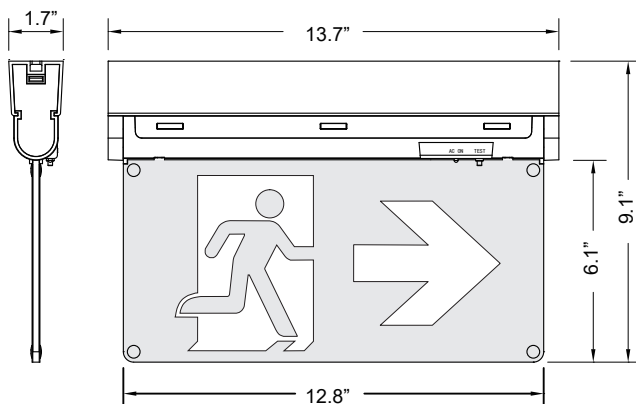

Slim Running Man Emergency Light

Specifications

Features:

- . Thermal plastic housing & acrylic panel
- . High Efficiency LED
- . 180° Rotation at different angle
- . Universal wall mount and ceiling mount
- . Suitable for damp location
- . Three years warranty for battery
- . Five years warranty for electrical parts and housing

Visible distance

d=28m

Dimensions:

Data, Photometric Data

Pictogram Legends

Left Arrow 1pc

Without Arrow 1pc

Right Arrow 1pc