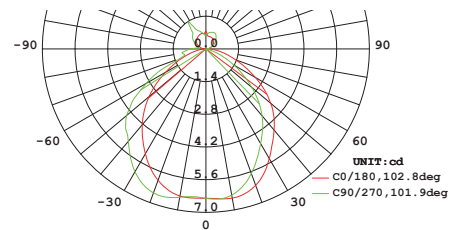

Visible distance

d=28m

Dimensions:

Data, Photometric Data

Pictogram Legends

Left Arrow 1pc

Without Arrow 1pc

Right Arrow 1pc