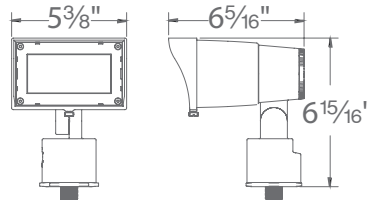

ADJUSTABLE BEAM WALL WASH 12V

5221

WAC

LANDSCAPE LIGHTING

Fixture Type:

Catalog Number:

Project: _____

Location: _____

PRODUCT DESCRIPTION

With the ability to achieve beam distributions of 3x4 to 5x6 proportions and more, expect a uniform beam wash of light in a fixture that can adapt to changing needs. A powerhouse all-in-one unit in 120 VAC or 9-15VAC provides integral brightness control, and the ability to be dimmed, while being compatible with a range of accessories.

FEATURES

- Continuously adjustable NEMA beam distribution 3x4 (35" x 60"), 4x5 (60" x 90"), 5x6 (90" x 120")
- Integral brightness control
- Rotate fixture head for vertical distribution
- Transformer required (sold separately)
- IP65 Rated, protected against powerful water jets
- Solid die-cast brass or corrosion resistant aluminum alloy

SPECIFICATIONS

- **Input:** 9 - 15VAC
- **Power:** 3W to 25W / 4.4VA -27.8VA
- **Brightness:** 200 lm to 1500 lm
- **Beam Angle:** Assorted NEMA distributions
- **CRI:** 85
- **Rated Life:** 70,000 hours

ORDERING NUMBER

		Color Temp	Finish
5221	<i>Adjustable beam wall wash 12V</i>	2700K	BK <i>Black on Aluminum</i>
		3000K	BZ <i>Bronze on Aluminum</i>
			BBR <i>Bronze on Brass</i>

5221-_____

Example: **5221-30BZ**

waclighting.com
Phone (800) 526.2588
Fax (800) 526.2585

Headquarters/Eastern Distribution Center
44 Harbor Park Drive
Port Washington, NY 11050

Central Distribution Center
1600 Distribution Ct
Lithia Springs, GA 30122

Western Distribution Center
1750 Archibald Avenue
Ontario, CA 91760