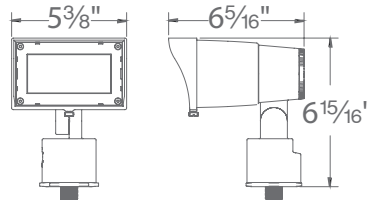

ADJUSTABLE BEAM WALL WASH 12V

5221

WAC

LANDSCAPE LIGHTING

Fixture Type:

Catalog Number:

Project: _____

Location: _____

PRODUCT DESCRIPTION

With the ability to achieve beam distributions of 3x4 to 5x6 proportions and more, expect a uniform beam wash of light in a fixture that can adapt to changing needs. A powerhouse all-in-one unit in 120 VAC or 9-15VAC provides integral brightness control, and the ability to be dimmed, while being compatible with a range of accessories.

FEATURES

- Continuously adjustable NEMA beam distribution 3x4 (35" x 60"), 4x5 (60" x 90"), 5x6 (90" x 120")
- Integral brightness control
- Rotate fixture head for vertical distribution
- Transformer required (sold separately)
- IP65 Rated, protected against powerful water jets
- Solid die-cast brass or corrosion resistant aluminum alloy

SPECIFICATIONS

1. **Input:** 9 - 15VAC
   Power: 3W to 25W / 4.4VA -27.8VA
   Brightness: 200 lm to 1500 lm
   Beam Angle: Assorted NEMA distributions
   CRI: 85
   Rated Life: 70,000 hours

ORDERING NUMBER

		Color Temp	Finish
5221	<i>Adjustable beam wall wash 12V</i>	2700K	BK <i>Black on Aluminum</i>
		3000K	BZ <i>Bronze on Aluminum</i>
			BBR <i>Bronze on Brass</i>

5221-_____

Example: **5221-30BZ**

waclighting.com
Phone (800) 526.2588
Fax (800) 526.2585

Headquarters/Eastern Distribution Center
44 Harbor Park Drive
Port Washington, NY 11050

Central Distribution Center
1600 Distribution Ct
Lithia Springs, GA 30122

Western Distribution Center
1750 Archibald Avenue
Ontario, CA 91760