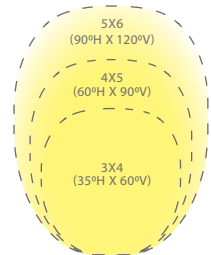

NEMA WALL WASH 5222
120V **2700K**

Product	Data	NEMA 6X5					NEMA 5X4					NEMA 4X3				
		CBCP	Lumen (LM)	VA(VA)	Efficacy (lm/w)	Beam Angle(°)	CBCP	Lumen (LM)	VA(VA)	Efficacy (lm/w)	Beam Angle(°)	CBCP	Lumen (LM)	VA(VA)	Efficacy (lm/w)	Beam Angle(°)
 5221	3w	26.91	62.9767	3.7	24.28	109.4x91.9	27.35	36.2038	3.7	13.88	92.8x52.2	26.72	20.0697	3.7	7.71	67.4x36.8
	7W	324.1	759.82	10.317	78.01	109.4x92.1	333	441.467	10.628	43.82	92.7x52.4	298.8	222.547	9.789	24.2	67.4x36.8
	15W	497.6	1167.13	15.884	75.31	109.4x92.1	534.6	708.809	17.419	41.54	92.7x52.5	526.5	392.108	17.469	22.9	67.4x36.8
	23W	672.6	1577.58	22.756	70.24	109.4x92.2	681.9	904.631	23.39	39.16	92.7x52.4	661.8	493.099	22.768	21.95	67.4x36.9
	26W	697.7	1634.45	24.054	68.78	109.4x92.0	705.5	936.061	24.11	39.31	92.7x52.4	689.7	513.784	24.064	21.61	67.4x36.9

*Architectural beam distributions from 3x4 to 4x5 to 5x6 proportions and everything in between.
Always a uniform wide beam wash of light.*