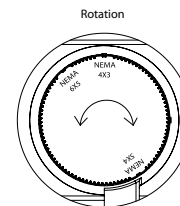

NEMA WALL WASH 5222
120V **2700K**

Product	Data	NEMA 6X5					NEMA 5X4					NEMA 4X3				
		CBCP	Lumen (LM)	VA(VA)	Efficacy (lm/w)	Beam Angle(°)	CBCP	Lumen (LM)	VA(VA)	Efficacy (lm/w)	Beam Angle(°)	CBCP	Lumen (LM)	VA(VA)	Efficacy (lm/w)	Beam Angle(°)
 5221	3w	26.91	62.9767	3.7	24.28	109.4×91.9	27.35	36.2038	3.7	13.88	92.8×52.2	26.72	20.0697	3.7	7.71	67.4×36.8
	7W	324.1	759.82	10.317	78.01	109.4×92.1	333	441.467	10.628	43.82	92.7×52.4	298.8	222.547	9.789	24.2	67.4×36.8
	15W	497.6	1167.13	15.884	75.31	109.4×92.1	534.6	708.809	17.419	41.54	92.7×52.5	526.5	392.108	17.469	22.9	67.4×36.8
	23W	672.6	1577.58	22.756	70.24	109.4×92.2	681.9	904.631	23.39	39.16	92.7×52.4	661.8	493.099	22.768	21.95	67.4×36.9
	26W	697.7	1634.45	24.054	68.78	109.4×92.0	705.5	936.061	24.11	39.31	92.7×52.4	689.7	513.784	24.064	21.61	67.4×36.9

Architectural beam distributions from 3x4 to 4x5 to 5x6 proportions and everything in between. Always a uniform wide beam wash of light.