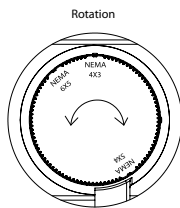

NEMA WALL WASH 5222
120V **2700K**

Product	Data	NEMA 6X5					NEMA 5X4					NEMA 4X3				
		CBCP	Lumen (LM)	VA(VA)	Efficacy (lm/w)	Beam Angle(°)	CBCP	Lumen (LM)	VA(VA)	Efficacy (lm/w)	Beam Angle(°)	CBCP	Lumen (LM)	VA(VA)	Efficacy (lm/w)	Beam Angle(°)
 5221	3w	26.91	62.9767	3.7	24.28	109.4×91.9	27.35	36.2038	3.7	13.88	92.8×52.2	26.72	20.0697	3.7	7.71	67.4×36.8
	7W	324.1	759.82	10.317	78.01	109.4×92.1	333	441.467	10.628	43.82	92.7×52.4	298.8	222.547	9.789	24.2	67.4×36.8
	15W	497.6	1167.13	15.884	75.31	109.4×92.1	534.6	708.809	17.419	41.54	92.7×52.5	526.5	392.108	17.469	22.9	67.4×36.8
	23W	672.6	1577.58	22.756	70.24	109.4×92.2	681.9	904.631	23.39	39.16	92.7×52.4	661.8	493.099	22.768	21.95	67.4×36.9
	26W	697.7	1634.45	24.054	68.78	109.4×92.0	705.5	936.061	24.11	39.31	92.7×52.4	689.7	513.784	24.064	21.61	67.4×36.9

Architectural beam distributions from 3x4 to 4x5 to 5x6 proportions and everything in between. Always a uniform wide beam wash of light.