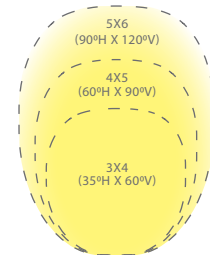

NEMA WALL WASH 5222
120V **2700K**

Product	Data	NEMA 6X5					NEMA 5X4					NEMA 4X3				
		CBCP	Lumen (LM)	VA(VA)	Efficacy (lm/w)	Beam Angle(°)	CBCP	Lumen (LM)	VA(VA)	Efficacy (lm/w)	Beam Angle(°)	CBCP	Lumen (LM)	VA(VA)	Efficacy (lm/w)	Beam Angle(°)
 5221	3w	26.91	62.9767	3.7	24.28	109.4×91.9	27.35	36.2038	3.7	13.88	92.8×52.2	26.72	20.0697	3.7	7.71	67.4×36.8
	7W	324.1	759.82	10.317	78.01	109.4×92.1	333	441.467	10.628	43.82	92.7×52.4	298.8	222.547	9.789	24.2	67.4×36.8
	15W	497.6	1167.13	15.884	75.31	109.4×92.1	534.6	708.809	17.419	41.54	92.7×52.5	526.5	392.108	17.469	22.9	67.4×36.8
	23W	672.6	1577.58	22.756	70.24	109.4×92.2	681.9	904.631	23.39	39.16	92.7×52.4	661.8	493.099	22.768	21.95	67.4×36.9
	26W	697.7	1634.45	24.054	68.78	109.4×92.0	705.5	936.061	24.11	39.31	92.7×52.4	689.7	513.784	24.064	21.61	67.4×36.9

Architectural beam distributions from 3x4 to 4x5 to 5x6 proportions and everything in between. Always a uniform wide beam wash of light.