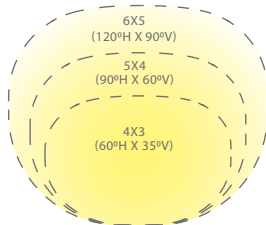

NEMA WALL WASH 5222
120V **2700K**

Product	Data	NEMA 6X5					NEMA 5X4					NEMA 4X3				
		CBCP	Lumen (LM)	VA(VA)	Efficacy (lm/w)	Beam Angle(°)	CBCP	Lumen (LM)	VA(VA)	Efficacy (lm/w)	Beam Angle(°)	CBCP	Lumen (LM)	VA(VA)	Efficacy (lm/w)	Beam Angle(°)
 5221	3w	26.91	62.9767	3.7	24.28	109.4×91.9	27.35	36.2038	3.7	13.88	92.8×52.2	26.72	20.0697	3.7	7.71	67.4×36.8
	7W	324.1	759.82	10.317	78.01	109.4×92.1	333	441.467	10.628	43.82	92.7×52.4	298.8	222.547	9.789	24.2	67.4×36.8
	15W	497.6	1167.13	15.884	75.31	109.4×92.1	534.6	708.809	17.419	41.54	92.7×52.5	526.5	392.108	17.469	22.9	67.4×36.8
	23W	672.6	1577.58	22.756	70.24	109.4×92.2	681.9	904.631	23.39	39.16	92.7×52.4	661.8	493.099	22.768	21.95	67.4×36.9
	26W	697.7	1634.45	24.054	68.78	109.4×92.0	705.5	936.061	24.11	39.31	92.7×52.4	689.7	513.784	24.064	21.61	67.4×36.9

Architectural beam distributions from 3x4 to 4x5 to 5x6 proportions and everything in between. Always a uniform wide beam wash of light.