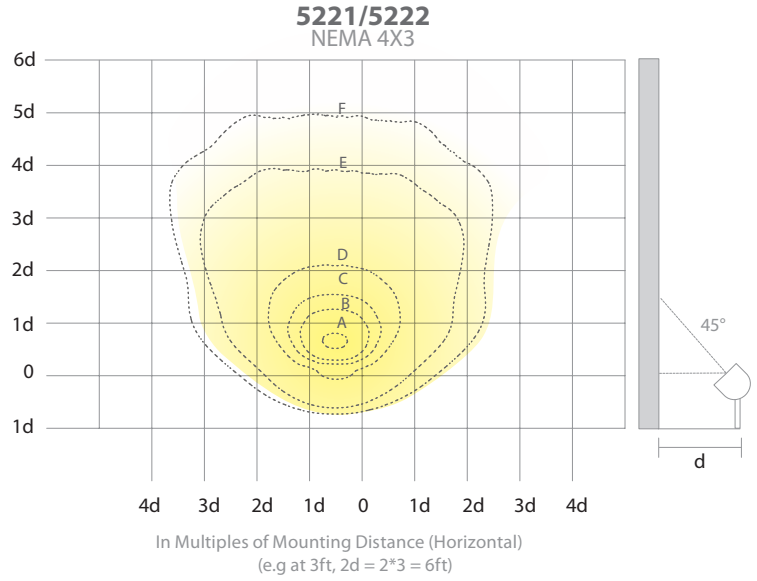

LANDSCAPE LED LANDSCAPE

ADJUSTABLE BEAM WALL WASH PHOTOMETRICS

FIXTURE	MOUNTING DISTANCE (d)	A	B	C	D	E	F
5221/5222 (4X3)	3ft	27.9fc	11.3fc	5.6fc	1.5fc	0.05fc	0.02fc
	4ft	15.7fc	6.3fc	3.2fc	0.85fc	0.03fc	0.01fc
	5ft	10.1fc	4.1fc	2fc	0.53fc	0.02fc	0.01fc
	6ft	7fc	2.8fc	1.4fc	0.37fc	0.01fc	-
	7ft	5.1fc	2.1fc	1fc	0.28fc	0.01fc	-
	8ft	4fc	1.6fc	0.79fc	0.21fc	0.01fc	-
	9ft	3.1fc	1.3fc	0.62fc	0.17fc	0.01fc	-
	10ft	2.5fc	1.0fc	0.51fc	0.14fc	-	-

In Multiples of Mounting Distance (Vertical)