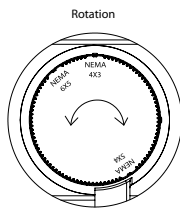

NEMA WALL WASH 5222
120V **2700K**

Product	Data	NEMA 6X5					NEMA 5X4					NEMA 4X3				
		CBCP	Lumen (LM)	VA(VA)	Efficacy (lm/w)	Beam Angle(°)	CBCP	Lumen (LM)	VA(VA)	Efficacy (lm/w)	Beam Angle(°)	CBCP	Lumen (LM)	VA(VA)	Efficacy (lm/w)	Beam Angle(°)
 5221	3w	26.91	62.9767	3.7	24.28	109.4x91.9	27.35	36.2038	3.7	13.88	92.8x52.2	26.72	20.0697	3.7	7.71	67.4x36.8
	7W	324.1	759.82	10.317	78.01	109.4x92.1	333	441.467	10.628	43.82	92.7x52.4	298.8	222.547	9.789	24.2	67.4x36.8
	15W	497.6	1167.13	15.884	75.31	109.4x92.1	534.6	708.809	17.419	41.54	92.7x52.5	526.5	392.108	17.469	22.9	67.4x36.8
	23W	672.6	1577.58	22.756	70.24	109.4x92.2	681.9	904.631	23.39	39.16	92.7x52.4	661.8	493.099	22.768	21.95	67.4x36.9
	26W	697.7	1634.45	24.054	68.78	109.4x92.0	705.5	936.061	24.11	39.31	92.7x52.4	689.7	513.784	24.064	21.61	67.4x36.9

Architectural beam distributions from 3x4 to 4x5 to 5x6 proportions and everything in between. Always a uniform wide beam wash of light.