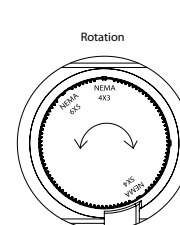

NEMA WALL WASH 5222
120V **2700K**

Product	Data	NEMA 6X5					NEMA 5X4					NEMA 4X3				
		CBCP	Lumen (LM)	VA(VA)	Efficacy (lm/w)	Beam Angle(°)	CBCP	Lumen (LM)	VA(VA)	Efficacy (lm/w)	Beam Angle(°)	CBCP	Lumen (LM)	VA(VA)	Efficacy (lm/w)	Beam Angle(°)
 5221	3w	26.91	62.9767	3.7	24.28	109.4x91.9	27.35	36.2038	3.7	13.88	92.8x52.2	26.72	20.0697	3.7	7.71	67.4x36.8
	7W	324.1	759.82	10.317	78.01	109.4x92.1	333	441.467	10.628	43.82	92.7x52.4	298.8	222.547	9.789	24.2	67.4x36.8
	15W	497.6	1167.13	15.884	75.31	109.4x92.1	534.6	708.809	17.419	41.54	92.7x52.5	526.5	392.108	17.469	22.9	67.4x36.8
	23W	672.6	1577.58	22.756	70.24	109.4x92.2	681.9	904.631	23.39	39.16	92.7x52.4	661.8	493.099	22.768	21.95	67.4x36.9
	26W	697.7	1634.45	24.054	68.78	109.4x92.0	705.5	936.061	24.11	39.31	92.7x52.4	689.7	513.784	24.064	21.61	67.4x36.9

Architectural beam distributions from 3x4 to 4x5 to 5x6 proportions and everything in between. Always a uniform wide beam wash of light.