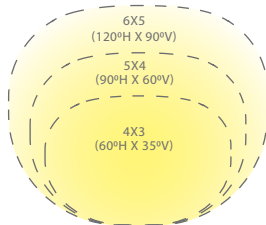

NEMA WALL WASH 5222
120V **2700K**

Product	Data	NEMA 6X5					NEMA 5X4					NEMA 4X3				
		CBCP	Lumen (LM)	VA(VA)	Efficacy (lm/w)	Beam Angle(°)	CBCP	Lumen (LM)	VA(VA)	Efficacy (lm/w)	Beam Angle(°)	CBCP	Lumen (LM)	VA(VA)	Efficacy (lm/w)	Beam Angle(°)
 5221	3w	26.91	62.9767	3.7	24.28	109.4x91.9	27.35	36.2038	3.7	13.88	92.8x52.2	26.72	20.0697	3.7	7.71	67.4x36.8
	7W	324.1	759.82	10.317	78.01	109.4x92.1	333	441.467	10.628	43.82	92.7x52.4	298.8	222.547	9.789	24.2	67.4x36.8
	15W	497.6	1167.13	15.884	75.31	109.4x92.1	534.6	708.809	17.419	41.54	92.7x52.5	526.5	392.108	17.469	22.9	67.4x36.8
	23W	672.6	1577.58	22.756	70.24	109.4x92.2	681.9	904.631	23.39	39.16	92.7x52.4	661.8	493.099	22.768	21.95	67.4x36.9
	26W	697.7	1634.45	24.054	68.78	109.4x92.0	705.5	936.061	24.11	39.31	92.7x52.4	689.7	513.784	24.064	21.61	67.4x36.9

Architectural beam distributions from 3x4 to 4x5 to 5x6 proportions and everything in between. Always a uniform wide beam wash of light.