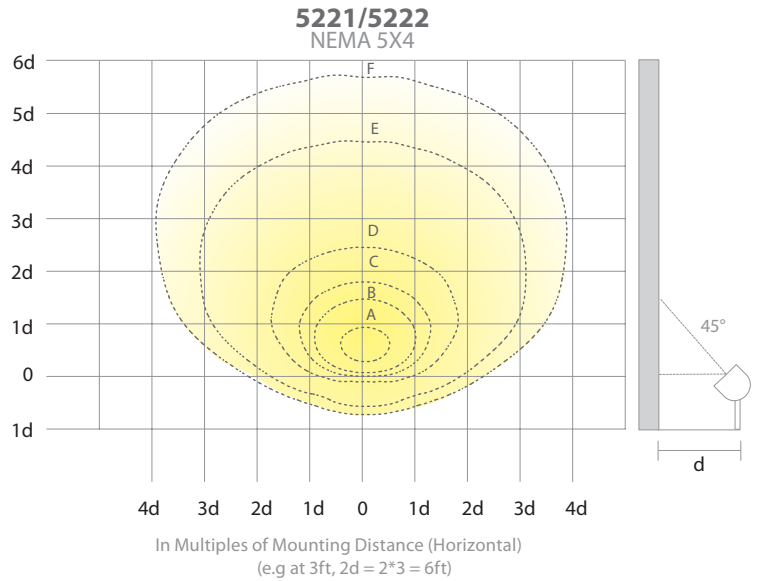

FIXTURE	MOUNTING DISTANCE (d)	A	B	C	D	E	F
5221/5222 (5X4)	3ft	28.9fc	13.4fc	7.9fc	3fc	0.36fc	0.14fc
	4ft	16.3fc	7.5fc	4.4fc	1.7fc	0.20fc	0.08fc
	5ft	10.4fc	4.8fc	2.8fc	1.1fc	0.13fc	0.05fc
	6ft	7.3fc	3.4fc	2.0fc	0.75fc	0.09fc	0.04fc
	7ft	5.3fc	2.5fc	1.5fc	0.55fc	0.07fc	0.03fc
	8ft	4.1fc	1.9fc	1.1fc	0.42fc	0.05fc	0.02fc
	9ft	3.2fc	1.5fc	0.87fc	0.33fc	0.04fc	0.02fc
	10ft	2.6fc	1.2fc	0.71fc	0.27fc	0.03fc	0.01fc

In Multiples of Mounting Distance (Vertical)