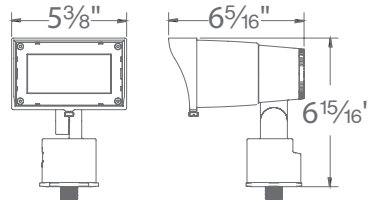

ADJUSTABLE BEAM WALL WASH 120V

5222

WAC

LANDSCAPE LIGHTING

Fixture Type:

Catalog Number:

Project: _____

Location: _____

PRODUCT DESCRIPTION

With the ability to achieve beam distributions of 3x4 to 5x6 proportions and more, expect a uniform beam wash of light in a fixture that can adapt to changing needs. A powerhouse all-in-one unit in 120 VAC or 9-15VAC provides integral brightness control, and the ability to be dimmed, while being compatible with a range of accessories.

FEATURES

- Continuously adjustable NEMA beam distribution 3x4 (35" x 60"), 4x5 (60" x 90"), 5x6 (90" x 120")
- Integral brightness control
- Simple to retrofit existing line voltage systems or coordinate well with a new commercial landscape job
- IP65 Rated, protected against powerful water jets
- Solid die-cast brass or corrosion resistant aluminum alloy

SPECIFICATIONS

- **Input:** 110V - 120VAC
- **Power:** 3W to 25W
- **Brightness:** 200 lm to 1550 lm
- **Beam Angle:** Assorted NEMA distributions
- **CRI:** 85
- **Rated Life:** 45,000 hours

ORDERING NUMBER

	Color Temp	Finish
5222 Adjustable beam wall wash 120V	2700K 3000K	BK Black on Aluminum BZ Bronze on Aluminum BBR Bronze on Brass

5222-_____

Example: **5222-30BZ**

waclighting.com
Phone (800) 526.2588
Fax (800) 526.2585

Headquarters/Eastern Distribution Center
44 Harbor Park Drive
Port Washington, NY 11050

Central Distribution Center
1600 Distribution Ct
Lithia Springs, GA 30122

Western Distribution Center
1750 Archibald Avenue
Ontario, CA 91760