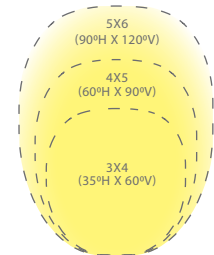

NEMA WALL WASH 5222
120V **2700K**

Product	Data	NEMA 6X5					NEMA 5X4					NEMA 4X3				
		CBCP	Lumen (LM)	VA(VA)	Efficacy (lm/w)	Beam Angle(°)	CBCP	Lumen (LM)	VA(VA)	Efficacy (lm/w)	Beam Angle(°)	CBCP	Lumen (LM)	VA(VA)	Efficacy (lm/w)	Beam Angle(°)
 5221	3w	26.91	62.9767	3.7	24.28	109.4x91.9	27.35	36.2038	3.7	13.88	92.8x52.2	26.72	20.0697	3.7	7.71	67.4x36.8
	7W	324.1	759.82	10.317	78.01	109.4x92.1	333	441.467	10.628	43.82	92.7x52.4	298.8	222.547	9.789	24.2	67.4x36.8
	15W	497.6	1167.13	15.884	75.31	109.4x92.1	534.6	708.809	17.419	41.54	92.7x52.5	526.5	392.108	17.469	22.9	67.4x36.8
	23W	672.6	1577.58	22.756	70.24	109.4x92.2	681.9	904.631	23.39	39.16	92.7x52.4	661.8	493.099	22.768	21.95	67.4x36.9
	26W	697.7	1634.45	24.054	68.78	109.4x92.0	705.5	936.061	24.11	39.31	92.7x52.4	689.7	513.784	24.064	21.61	67.4x36.9

Architectural beam distributions from 3x4 to 4x5 to 5x6 proportions and everything in between. Always a uniform wide beam wash of light.