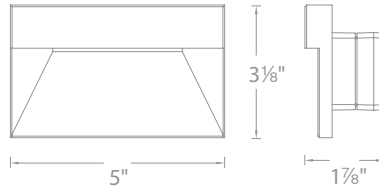

RECTANGLE STEP LIGHTS 12V

4091

WAC

LANDSCAPE LIGHTING

Fixture Type:

Catalog Number:

Project: _____

Location: _____

PRODUCT DESCRIPTION

Horizontal rectangle step light designed for safety and style on stairways, patios, decks, balcony areas, walkways and building perimeters.

Features an architectural design. Energy efficient for long-lasting outdoor lighting solutions. Creates an attractive, romantic impression at night.

FEATURES

- Corrosion resistant aluminum alloy
- Geometric design with downward illumination
- Fits into 2" x 4" Junction Box with minimum inside dimensions of 3"L x 2"W x 2.5"D
- Magnetized design for easy installation and maintenance
- Protected against high-pressure water jets
- 100 - 10% MLV dimming
- Landscape transformer required (sold separately)

SPECIFICATIONS

Input: 9-15VAC (Transformer is required)
Power: 2W / 3.1VA
Brightness: Up to 3lm
CRI: 90+
Standard: IP66, UL & cUL
Rated Life: 60,000 hours

ORDERING NUMBER

		Color Temp	CRI	Finish	Lumens	
4091	12V	27	2700K	90	BK Black on Aluminum	3
					BZ Bronze on Aluminum	3
					WT White on Aluminum	3
	12V	30	3000K	90	BK Black on Aluminum	3
					BZ Bronze on Aluminum	3
					WT White on Aluminum	3
	12V	AM	Amber	-	BK Black on Aluminum	610nm
					BZ Bronze on Aluminum	610nm
					WT White on Aluminum	610nm

4091-_____

Example: 4091-30BK

wacighting.com
Phone (800) 526.2588
Fax (800) 526.2585

Headquarters/Eastern Distribution Center
44 Harbor Park Drive
Port Washington, NY 11050

Central Distribution Center
1600 Distribution Ct
Lithia Springs, GA 30122

Western Distribution Center
1750 Archibald Avenue
Ontario, CA 91760