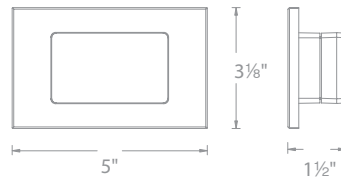

RECTANGLE STEP LIGHTS 12V

4071

WAC

LANDSCAPE LIGHTING

Fixture Type:

Catalog Number:

Project: _____

Location: _____

PRODUCT DESCRIPTION

Horizontal or vertical rectangle step light designed for safety and style on stairways, patios, decks, balcony areas, walkways and building perimeters.

Features an architectural design. Energy efficient for long-lasting outdoor lighting solutions. Creates an attractive, romantic impression at night.

SPECIFICATIONS

Input: 9-15VAC (Transformer is required)

Power: 2W / 3.1VA

Brightness: Up to 28lm

CRI: 90+

Standard: IP66, UL & cUL

Rated Life: 60,000 hours

FEATURES

- Corrosion resistant aluminum alloy or cast stainless steel construction
- Diffuse tempered glass provides even illumination
- Can be mounted vertically or horizontally
- Fits into 2" x 4" Junction Box with minimum inside dimensions of 3"L x 2"W x 2.5"D
- Magnetized design for easy installation and maintenance
- Protected against high-pressure water jets
- 100 - 10% MLV dimming
- Landscape transformer required (sold separately)

ORDERING NUMBER

		Color Temp	CRI	Finish	Lumens	
4071	12V	27	2700K	90	BK Black on Aluminum	27
					BZ Bronze on Aluminum	27
					WT White on Aluminum	27
					SS Stainless Steel	27
	30	3000K	90	BK Black on Aluminum	28	
				BZ Bronze on Aluminum	28	
				WT White on Aluminum	28	
				SS Stainless Steel	28	
	AM	Amber	-	BK Black on Aluminum	610nm	
				BZ Bronze on Aluminum	610nm	
				WT White on Aluminum	610nm	
				SS Stainless Steel	610nm	

4071-_____

Example: 4071-30SS

wacighting.com
Phone (800) 526.2588
Fax (800) 526.2585

Headquarters/Eastern Distribution Center
44 Harbor Park Drive
Port Washington, NY 11050

Central Distribution Center
1600 Distribution Ct
Lithia Springs, GA 30122

Western Distribution Center
1750 Archibald Avenue
Ontario, CA 91760