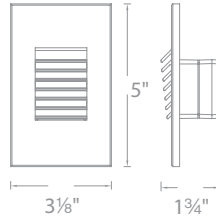

RECTANGLE STEP LIGHTS 12V

4061

WAC

LANDSCAPE LIGHTING

Fixture Type:

Catalog Number:

Project: _____

Location: _____

PRODUCT DESCRIPTION

Vertical rectangle step light designed for safety and style on stairways, patios, decks, balcony areas, walkways and building perimeters.

Features an architectural design. Energy efficient for long-lasting outdoor lighting solutions. Creates an attractive, romantic impression at night.

SPECIFICATIONS

Input: 9-15VAC (Transformer is required)
Power: 2W / 3.1VA
Brightness: Up to 17lm
CRI: 90+
Standard: IP66, UL & cUL
Rated Life: 60,000 hours

FEATURES

- Corrosion resistant aluminum alloy
- Louvered design offers shielded illumination
- Fits into 2" x 4" Junction Box with minimum inside dimensions of 3"L x 2"W x 2.5"D
- Magnetized design for easy installation and maintenance
- Protected against high-pressure water jets
- 100 - 10% MLV dimming
- Landscape transformer required (sold separately)

ORDERING NUMBER

		Color Temp	CRI	Finish	Lumens	
4061	12V	27	2700K	90	BK <i>Black on Aluminum</i>	16
					BZ <i>Bronze on Aluminum</i>	16
					WT <i>White on Aluminum</i>	16
	30	3000K	90	BK <i>Black on Aluminum</i>	17	
				BZ <i>Bronze on Aluminum</i>	17	
				WT <i>White on Aluminum</i>	17	
	AM	Amber	-	BK <i>Black on Aluminum</i>	610nm	
				BZ <i>Bronze on Aluminum</i>	610nm	
				WT <i>White on Aluminum</i>	610nm	

4061-_____

Example: 4061-30BZ

wacighting.com
Phone (800) 526.2588
Fax (800) 526.2585

Headquarters/Eastern Distribution Center
44 Harbor Park Drive
Port Washington, NY 11050

Central Distribution Center
1600 Distribution Ct
Lithia Springs, GA 30122

Western Distribution Center
1750 Archibald Avenue
Ontario, CA 91760