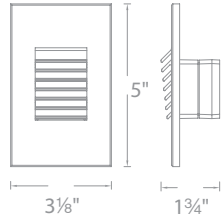

RECTANGLE STEP LIGHTS 12V

4061

WAC

LANDSCAPE LIGHTING

Fixture Type:

Catalog Number:

Project: _____

Location: _____

PRODUCT DESCRIPTION

Vertical rectangle step light designed for safety and style on stairways, patios, decks, balcony areas, walkways and building perimeters.

Features an architectural design. Energy efficient for long-lasting outdoor lighting solutions. Creates an attractive, romantic impression at night.

SPECIFICATIONS

Input: 9-15VAC (Transformer is required)
Power: 2W / 3.1VA
Brightness: Up to 17lm
CRI: 90+
Standard: IP66, UL & cUL
Rated Life: 60,000 hours

FEATURES

- Corrosion resistant aluminum alloy
- Louvered design offers shielded illumination
- Fits into 2" x 4" Junction Box with minimum inside dimensions of 3"L x 2"W x 2.5"D
- Magnetized design for easy installation and maintenance
- Protected against high-pressure water jets
- 100 - 10% MLV dimming
- Landscape transformer required (sold separately)

ORDERING NUMBER

		Color Temp	CRI	Finish	Lumens	
4061	12V	27	2700K	90	BK <i>Black on Aluminum</i>	16
					BZ <i>Bronze on Aluminum</i>	16
					WT <i>White on Aluminum</i>	16
	30	3000K	90	BK <i>Black on Aluminum</i>	17	
				BZ <i>Bronze on Aluminum</i>	17	
				WT <i>White on Aluminum</i>	17	
	AM	Amber	-	BK <i>Black on Aluminum</i>	610nm	
				BZ <i>Bronze on Aluminum</i>	610nm	
				WT <i>White on Aluminum</i>	610nm	

4061-_____

Example: 4061-30BZ

wacighting.com
Phone (800) 526.2588
Fax (800) 526.2585

Headquarters/Eastern Distribution Center
44 Harbor Park Drive
Port Washington, NY 11050

Central Distribution Center
1600 Distribution Ct
Lithia Springs, GA 30122

Western Distribution Center
1750 Archibald Avenue
Ontario, CA 91760