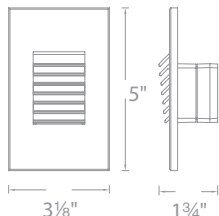

RECTANGLE STEP LIGHTS 12V

4061

WAC

LANDSCAPE LIGHTING

Fixture Type:

Catalog Number:

Project: _____

Location: _____

PRODUCT DESCRIPTION

Vertical rectangle step light designed for safety and style on stairways, patios, decks, balcony areas, walkways and building perimeters.

Features an architectural design. Energy efficient for long-lasting outdoor lighting solutions. Creates an attractive, romantic impression at night.

SPECIFICATIONS

Input: 9-15VAC (Transformer is required)
Power: 2W / 3.1VA
Brightness: Up to 17lm
CRI: 90+
Standard: IP66, UL & cUL
Rated Life: 60,000 hours

FEATURES

- Corrosion resistant aluminum alloy
- Louvered design offers shielded illumination
- Fits into 2" x 4" Junction Box with minimum inside dimensions of 3"L x 2"W x 2.5"D
- Magnetized design for easy installation and maintenance
- Protected against high-pressure water jets
- 100 - 10% MLV dimming
- Landscape transformer required (sold separately)

ORDERING NUMBER

		Color Temp	CRI	Finish	Lumens	
4061	12V	27	2700K	90	BK <i>Black on Aluminum</i>	16
					BZ <i>Bronze on Aluminum</i>	16
					WT <i>White on Aluminum</i>	16
		30	3000K	90	BK <i>Black on Aluminum</i>	17
					BZ <i>Bronze on Aluminum</i>	17
					WT <i>White on Aluminum</i>	17
		AM	Amber	-	BK <i>Black on Aluminum</i>	610nm
					BZ <i>Bronze on Aluminum</i>	610nm
					WT <i>White on Aluminum</i>	610nm

4061-_____

Example: 4061-30BZ

wacighting.com
Phone (800) 526.2588
Fax (800) 526.2585

Headquarters/Eastern Distribution Center
44 Harbor Park Drive
Port Washington, NY 11050

Central Distribution Center
1600 Distribution Ct
Lithia Springs, GA 30122

Western Distribution Center
1750 Archibald Avenue
Ontario, CA 91760