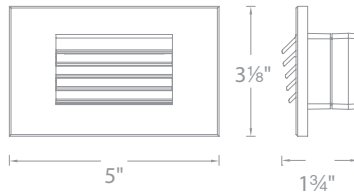

RECTANGLE STEP LIGHTS 12V

4051

WAC

LANDSCAPE LIGHTING

Fixture Type:

Catalog Number:

Project: _____

Location: _____

PRODUCT DESCRIPTION

Horizontal rectangle step light designed for safety and style on stairways, patios, decks, balcony areas, walkways and building perimeters.

Features an architectural design. Energy efficient for long-lasting outdoor lighting solutions. Creates an attractive, romantic impression at night.

SPECIFICATIONS

Input: 9-15VAC (Transformer is required)

Power: 2W / 3.1VA

Brightness: Up to 18lm

CRI: 90+

Standard: IP66, UL & cUL

Rated Life: 60,000 hours

FEATURES

- Corrosion resistant aluminum alloy
- Louvered design offers shielded illumination
- Fits into 2" x 4" Junction Box with minimum inside dimensions of 3"L x 2"W x 2.5"D
- Magnetized design for easy installation and maintenance
- Protected against high-pressure water jets
- 100 - 10% MLV dimming
- Landscape transformer required (sold separately)

ORDERING NUMBER

		Color Temp	CRI	Finish	Lumens
4051	12V	27	2700K	90	BK <i>Black on Aluminum</i> 17
					BZ <i>Bronze on Aluminum</i> 17
					WT <i>White on Aluminum</i> 17
	30	3000K	90	BK <i>Black on Aluminum</i> 18	
				BZ <i>Bronze on Aluminum</i> 18	
				WT <i>White on Aluminum</i> 18	
	AM	Amber	-	BK <i>Black on Aluminum</i> 610nm	
				BZ <i>Bronze on Aluminum</i> 610nm	
				WT <i>White on Aluminum</i> 610nm	

4051-_____

Example: 4051-30BZ

wacighting.com
Phone (800) 526.2588
Fax (800) 526.2585

Headquarters/Eastern Distribution Center
44 Harbor Park Drive
Port Washington, NY 11050

Central Distribution Center
1600 Distribution Ct
Lithia Springs, GA 30122

Western Distribution Center
1750 Archibald Avenue
Ontario, CA 91760