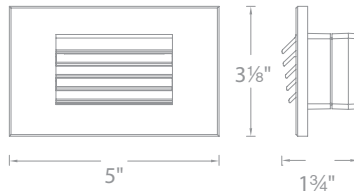

RECTANGLE STEP LIGHTS 12V

4051

WAC

LANDSCAPE LIGHTING

Fixture Type:

Catalog Number:

Project: _____

Location: _____

PRODUCT DESCRIPTION

Horizontal rectangle step light designed for safety and style on stairways, patios, decks, balcony areas, walkways and building perimeters.

Features an architectural design. Energy efficient for long-lasting outdoor lighting solutions. Creates an attractive, romantic impression at night.

SPECIFICATIONS

Input: 9-15VAC (Transformer is required)
Power: 2W / 3.1VA
Brightness: Up to 18lm
CRI: 90+
Standard: IP66, UL & cUL
Rated Life: 60,000 hours

FEATURES

- Corrosion resistant aluminum alloy
- Louvered design offers shielded illumination
- Fits into 2" x 4" Junction Box with minimum inside dimensions of 3"L x 2"W x 2.5"D
- Magnetized design for easy installation and maintenance
- Protected against high-pressure water jets
- 100 - 10% MLV dimming
- Landscape transformer required (sold separately)

ORDERING NUMBER

		Color Temp	CRI	Finish	Lumens	
4051	12V	27	2700K	90	BK <i>Black on Aluminum</i>	17
					BZ <i>Bronze on Aluminum</i>	17
					WT <i>White on Aluminum</i>	17
	30	3000K	90	BK <i>Black on Aluminum</i>	18	
				BZ <i>Bronze on Aluminum</i>	18	
				WT <i>White on Aluminum</i>	18	
	AM	Amber	-	BK <i>Black on Aluminum</i>	610nm	
				BZ <i>Bronze on Aluminum</i>	610nm	
				WT <i>White on Aluminum</i>	610nm	

4051-_____

Example: 4051-30BZ

wacighting.com
Phone (800) 526.2588
Fax (800) 526.2585

Headquarters/Eastern Distribution Center
44 Harbor Park Drive
Port Washington, NY 11050

Central Distribution Center
1600 Distribution Ct
Lithia Springs, GA 30122

Western Distribution Center
1750 Archibald Avenue
Ontario, CA 91760