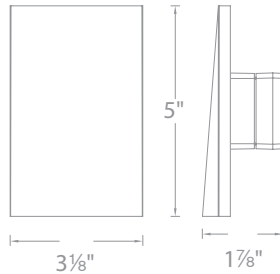

RECTANGLE STEP LIGHTS 12V

4041

WAC

LANDSCAPE LIGHTING

Fixture Type:

Catalog Number:

Project: _____

Location: _____

PRODUCT DESCRIPTION

Vertical rectangle step light designed for safety and style on stairways, patios, decks, balcony areas, walkways and building perimeters.

Features an architectural design. Energy efficient for long-lasting outdoor lighting solutions. Creates an attractive, romantic impression at night.

SPECIFICATIONS

Input: 9-15VAC (Transformer is required)
Power: 2W / 3.1VA
Brightness: Up to 2lm
CRI: 90+
Standard: IP66, UL & cUL
Rated Life: 60,000 hours

FEATURES

- Corrosion resistant aluminum alloy
- Fluid decorative profile with full cut-off illumination
- Fits into 2" x 4" Junction Box with minimum inside dimensions of 3"L x 2"W x 2.5"D
- Magnetized design for easy installation and maintenance
- Protected against high-pressure water jets
- 100 - 10% MLV dimming
- Landscape transformer required (sold separately)

ORDERING NUMBER

		Color Temp	CRI	Finish	Lumens		
4041	12V	27	2700K	90	BK	Black on Aluminum	2
					BZ	Bronze on Aluminum	2
					WT	White on Aluminum	2
	30	3000K	90	BK	Black on Aluminum	2	
				BZ	Bronze on Aluminum	2	
				WT	White on Aluminum	2	
	AM	Amber	-	BK	Black on Aluminum	610nm	
				BZ	Bronze on Aluminum	610nm	
				WT	White on Aluminum	610nm	

4041-_____

Example: 4041-30BK

wacighting.com
Phone (800) 526.2588
Fax (800) 526.2585

Headquarters/Eastern Distribution Center
44 Harbor Park Drive
Port Washington, NY 11050

Central Distribution Center
1600 Distribution Ct
Lithia Springs, GA 30122

Western Distribution Center
1750 Archibald Avenue
Ontario, CA 91760