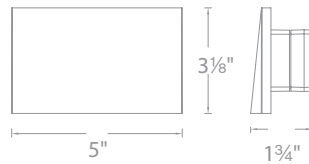

RECTANGLE STEP LIGHTS 12V

4031

WAC

LANDSCAPE LIGHTING

Fixture Type:

Catalog Number:

Project: _____

Location: _____

PRODUCT DESCRIPTION

Horizontal rectangle step light designed for safety and style on stairways, patios, decks, balcony areas, walkways and building perimeters.

Features an architectural design. Energy efficient for long-lasting outdoor lighting solutions. Creates an attractive, romantic impression at night.

SPECIFICATIONS

Input: 9-15VAC (Transformer is required)
Power: 2W / 3.1VA
Brightness: Up to 4lm
CRI: 90+
Standard: IP66, UL & cUL
Rated Life: 60,000 hours

FEATURES

- Corrosion resistant aluminum alloy
- Fluid decorative profile with full cut-off illumination
- Fits into 2" x 4" Junction Box with minimum inside dimensions of 3"L x 2"W x 2.5"D
- Magnetized design for easy installation and maintenance
- Protected against high-pressure water jets
- 100 - 10% MLV dimming
- Landscape transformer required (sold separately)

ORDERING NUMBER

		Color Temp	CRI	Finish	Lumens		
4031	12V	27	2700K	90	BK	Black on Aluminum	4
					BZ	Bronze on Aluminum	4
					WT	White on Aluminum	4
	30	3000K	90	BK	Black on Aluminum	4	
				BZ	Bronze on Aluminum	4	
				WT	White on Aluminum	4	
	AM	Amber	-	BK	Black on Aluminum	610nm	
				BZ	Bronze on Aluminum	610nm	
				WT	White on Aluminum	610nm	

4031-_____

Example: 4031-30WT

wacighting.com
Phone (800) 526.2588
Fax (800) 526.2585

Headquarters/Eastern Distribution Center
44 Harbor Park Drive
Port Washington, NY 11050

Central Distribution Center
1600 Distribution Ct
Lithia Springs, GA 30122

Western Distribution Center
1750 Archibald Avenue
Ontario, CA 91760