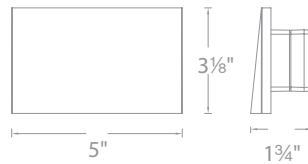

RECTANGLE STEP LIGHTS 12V

4031

WAC

LANDSCAPE LIGHTING

Fixture Type:

Catalog Number:

Project: _____

Location: _____

PRODUCT DESCRIPTION

Horizontal rectangle step light designed for safety and style on stairways, patios, decks, balcony areas, walkways and building perimeters.

Features an architectural design. Energy efficient for long-lasting outdoor lighting solutions. Creates an attractive, romantic impression at night.

SPECIFICATIONS

Input: 9-15VAC (Transformer is required)
Power: 2W / 3.1VA
Brightness: Up to 4lm
CRI: 90+
Standard: IP66, UL & cUL
Rated Life: 60,000 hours

FEATURES

- Corrosion resistant aluminum alloy
- Fluid decorative profile with full cut-off illumination
- Fits into 2" x 4" Junction Box with minimum inside dimensions of 3"L x 2"W x 2.5"D
- Magnetized design for easy installation and maintenance
- Protected against high-pressure water jets
- 100 - 10% MLV dimming
- Landscape transformer required (sold separately)

ORDERING NUMBER

		Color Temp	CRI	Finish	Lumens		
4031	12V	27	2700K	90	BK	Black on Aluminum	4
					BZ	Bronze on Aluminum	4
					WT	White on Aluminum	4
	30	3000K	90	BK	Black on Aluminum	4	
				BZ	Bronze on Aluminum	4	
				WT	White on Aluminum	4	
	AM	Amber	-	BK	Black on Aluminum	610nm	
				BZ	Bronze on Aluminum	610nm	
				WT	White on Aluminum	610nm	

4031-_____

Example: 4031-30WT

wacighting.com
Phone (800) 526.2588
Fax (800) 526.2585

Headquarters/Eastern Distribution Center
44 Harbor Park Drive
Port Washington, NY 11050

Central Distribution Center
1600 Distribution Ct
Lithia Springs, GA 30122

Western Distribution Center
1750 Archibald Avenue
Ontario, CA 91760