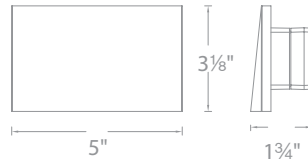

RECTANGLE STEP LIGHTS 12V

4031

WAC

LANDSCAPE LIGHTING

Fixture Type:

Catalog Number:

Project: _____

Location: _____

PRODUCT DESCRIPTION

Horizontal rectangle step light designed for safety and style on stairways, patios, decks, balcony areas, walkways and building perimeters.

Features an architectural design. Energy efficient for long-lasting outdoor lighting solutions. Creates an attractive, romantic impression at night.

SPECIFICATIONS

Input: 9-15VAC (Transformer is required)
Power: 2W / 3.1VA
Brightness: Up to 4lm
CRI: 90+
Standard: IP66, UL & cUL
Rated Life: 60,000 hours

FEATURES

- Corrosion resistant aluminum alloy
- Fluid decorative profile with full cut-off illumination
- Fits into 2" x 4" Junction Box with minimum inside dimensions of 3"L x 2"W x 2.5"D
- Magnetized design for easy installation and maintenance
- Protected against high-pressure water jets
- 100 - 10% MLV dimming
- Landscape transformer required (sold separately)

ORDERING NUMBER

		Color Temp	CRI	Finish	Lumens		
4031	12V	27	2700K	90	BK	Black on Aluminum	4
					BZ	Bronze on Aluminum	4
					WT	White on Aluminum	4
	30	3000K	90	BK	Black on Aluminum	4	
				BZ	Bronze on Aluminum	4	
				WT	White on Aluminum	4	
	AM	Amber	-	BK	Black on Aluminum	610nm	
				BZ	Bronze on Aluminum	610nm	
				WT	White on Aluminum	610nm	

4031-_____

Example: 4031-30WT

wacighting.com
Phone (800) 526.2588
Fax (800) 526.2585

Headquarters/Eastern Distribution Center
44 Harbor Park Drive
Port Washington, NY 11050

Central Distribution Center
1600 Distribution Ct
Lithia Springs, GA 30122

Western Distribution Center
1750 Archibald Avenue
Ontario, CA 91760