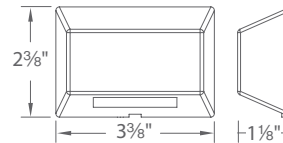

Fixture Type:

Catalog Number:

Project: _____

Location: _____