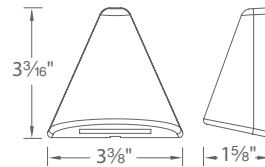

PRODUCT DESCRIPTION

Deck and patio light with superb forward-throw light distribution

FEATURES

- IP66 rated, Protected against powerful water jets
- 6' lead wire included
- Translucent lens provides for uniform diffused light output
- Solid diecast brass or corrosion resistant aluminum alloy
- ADA compliant
- Maintains constant lumen output against voltage drop
- UL 1838 Listed