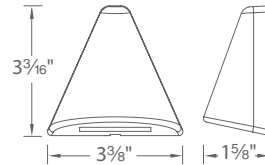

PRODUCT DESCRIPTION

Deck and patio light with superb forward-throw light distribution

FEATURES

- IP66 rated, Protected against powerful water jets
- 6' lead wire included
- Translucent lens provides for uniform diffused light output
- Solid diecast brass or corrosion resistant aluminum alloy
- ADA compliant
- Maintains constant lumen output against voltage drop
- UL 1838 Listed