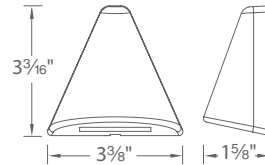

Fixture Type:

Catalog Number:

Project: _____

Location: _____