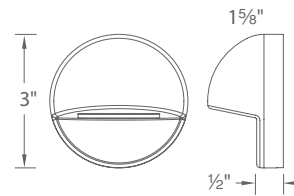

PRODUCT DESCRIPTION

Deck and patio light with superb forward-throw light distribution

FEATURES

- IP66 rated, Protected against powerful water jets
- 6' lead wire included
- Translucent lens provides for uniform diffused light output
- Solid diecast brass or corrosion resistant aluminum alloy
- ADA compliant
- Maintains constant lumen output against voltage drop
- UL 1838 Listed