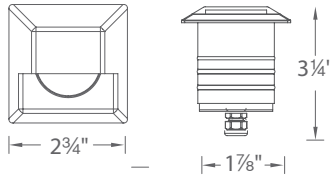

2" INGROUND - SQUARE STEP LIGHT

2061

WAC

LANDSCAPE LIGHTING

Fixture Type:

Catalog Number:

Project: _____

Location: _____

PRODUCT DESCRIPTION

Landscape 2" recessed luminaire for step and wall light applications.

FEATURES

- IP68 rated, Suitable for continuous immersion under water
- Factory sealed water tight fixtures
- Solid stainless steel construction
- Stainless steel spring clip allows wall or step light applications
- Spring clip, 6' lead wire and direct burial gel filled wire nuts included
- Maintains constant lumen output against voltage drop
- UL 1838 Listed

SPECIFICATIONS

Input: 9 - 15VAC (Transformer is required)
Power: 4.1W / 6.6VA
Brightness: 50 lm
CRI: 85
Rated Life: 70,000 hours

ORDERING NUMBER

		Color Temp		Finish	
2061	<i>Square Step</i>	27	2700K	BS	<i>Bronzed Stainless Steel</i>
		30	3000K	SS	<i>Stainless Steel</i>

2061-30 _____

Example: **2061-30SS**

waclighting.com

Phone (800) 526.2588

Fax (800) 526.2585

Headquarters/Eastern Distribution Center

44 Harbor Park Drive

Port Washington, NY 11050

Central Distribution Center

1600 Distribution Ct

Lithia Springs, GA 30122

Western Distribution Center

1750 Archibald Avenue

Ontario, CA 91760