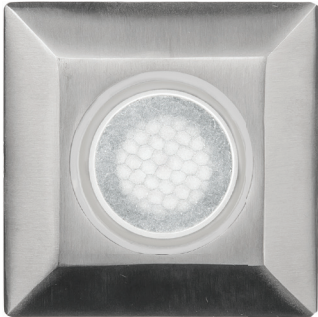

2" INGROUND - SQUARE

2052 Honeycomb Louver

WAC

LANDSCAPE LIGHTING

Fixture Type:

Catalog Number:

Project: _____

Location: _____

PRODUCT DESCRIPTION

Landscape 2" recessed in-ground luminaire for up, down, side light applications.

FEATURES

- Integrated honeycomb louver for reduced glare
- 30° visual cutoff IP68 rated, Suitable for continuous immersion under water
- Factory sealed water tight fixtures
- Solid stainless steel construction
- Stainless steel spring clip allows wall or downlight applications
- Available Concrete Pour Adapter
- Spring clip, 6' lead wire and direct burial gel filled wire nuts included
- Maintains constant lumen output against voltage drop
- UL 1838 Listed

SPECIFICATIONS

Input: 9 - 15VAC (Transformer is required)
Power: 4.1W / 6.6VA
Brightness: 170 lm
Beam Angle: 25°
CRI: 85
Rated Life: 70,000 hours

ORDERING NUMBER

		Color Temp		Finish	
2052	Square Honeycomb louver	27	2700K	BS	Bronzed Stainless Steel
		30	3000K	SS	Stainless Steel