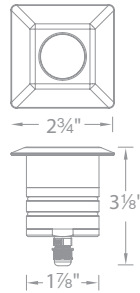

2" INGROUND - SQUARE

2052 Honeycomb Louver

WAC

LANDSCAPE LIGHTING

Fixture Type:

Catalog Number:

Project: _____

Location: _____

PRODUCT DESCRIPTION

Landscape 2" recessed in-ground luminaire for up, down, side light applications.

FEATURES

- Integrated honeycomb louver for reduced glare
- 30° visual cutoff IP68 rated, Suitable for continuous immersion under water
- Factory sealed water tight fixtures
- Solid stainless steel construction
- Stainless steel spring clip allows wall or downlight applications
- Available Concrete Pour Adapter
- Spring clip, 6' lead wire and direct burial gel filled wire nuts included
- Maintains constant lumen output against voltage drop
- UL 1838 Listed

SPECIFICATIONS

Input: 9 - 15VAC (Transformer is required)
Power: 4.1W / 6.6VA
Brightness: 170 lm
Beam Angle: 25°
CRI: 85
Rated Life: 70,000 hours

ORDERING NUMBER

		Color Temp		Finish	
2052	Square Honeycomb louver	27	2700K	BS	Bronzed Stainless Steel
		30	3000K	SS	Stainless Steel