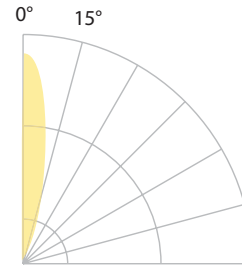

PRODUCT DESCRIPTION

Landscape 2" recessed in-ground luminaire for up, down, side light applications.

FEATURES

- Integrated honeycomb louver for reduced glare
- 30° visual cutoff IP68 rated, Suitable for continuous immersion under water
- Factory sealed water tight fixtures
- Solid stainless steel construction
- Stainless steel spring clip allows wall or downlight applications
- Available Concrete Pour Adapter
- Spring clip, 6' lead wire and direct burial gel filled wire nuts included
- Maintains constant lumen output against voltage drop
- UL 1838 Listed

SPECIFICATIONS

Input: 9 - 15VAC (Transformer is required)
Power: 4.1W / 6.6VA
Brightness: 170 lm
Beam Angle: 25°
CRI: 85
Rated Life: 70,000 hours

ORDERING NUMBER

		Color Temp		Finish	
2052	Square Honeycomb louver	27	2700K	BS	Bronzed Stainless Steel
		30	3000K	SS	Stainless Steel