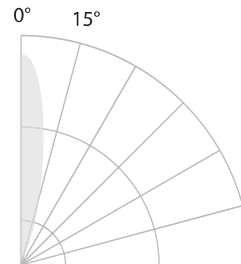

ORDERING NUMBER

		Color Temp	Finish
2022	<i>Round Honeycomb Louver</i>	27 2700K	BS <i>Bronzed Stainless Steel</i>
		30 3000K	SS <i>Stainless Steel</i>

IEC safety Standard	Walk over	Drive over
Resistance to static load test	Yes (1125lbs)	Yes (4496lbs)
Resistance to torque and shear loads test	N/A	Yes

2022-30 _____

Example: **2022-30SS**

wacighting.com
Phone (800) 526.2588
Fax (800) 526.2585

Headquarters/Eastern Distribution Center
44 Harbor Park Drive
Port Washington, NY 11050

Central Distribution Center
1600 Distribution Ct
Lithia Springs, GA 30122

Western Distribution Center
1750 Archibald Avenue
Ontario, CA 91760