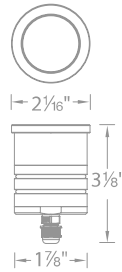

2" INGROUND - SLIM ROUND

2012 Honeycomb louver

WAC

LANDSCAPE LIGHTING

Fixture Type:

Catalog Number:

Project: _____

Location: _____

PRODUCT DESCRIPTION

Landscape 2" recessed in-ground luminaire for soft ground application.

FEATURES

- Integrated honeycomb louver for glare reduction
- 30° visual cutoff
- IP68 rated, Suitable for continuous immersion under water
- Factory sealed water tight fixtures
- Solid stainless steel construction
- 6' lead wire and direct burial gel filled wire nuts included
- Maintains constant lumen output against voltage drop
- UL 1838 Listed

SPECIFICATIONS

Input: 9 - 15VAC (Transformer is required)
Power: 4.1W / 6.6VA
Brightness: 155lm
Beam Angle: 25°
CRI: 85
Rated Life: 70,000 hours

ORDERING NUMBER

		Color Temp		Finish	
2012	<i>Slim round Honeycomb louver</i>	27	2700K	BS	<i>Bronzed Stainless Steel</i>
		30	3000K	SS	<i>Stainless Steel</i>