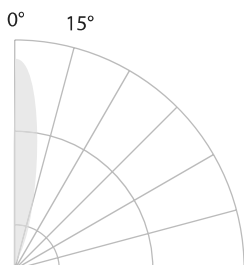

ORDERING NUMBER

		Color Temp		Finish	
2012	<i>Slim round Honeycomb louver</i>	27	2700K	BS	<i>Bronzed Stainless Steel</i>
		30	3000K	SS	<i>Stainless Steel</i>

IEC safety Standard	Walk over	Drive over	
	Resistance to static load test	Yes (1125lbs)	Yes (4496lbs)
Resistance to torque and shear loads test	N/A	Yes	

2012-30 _____

Example: **2012-30SS**