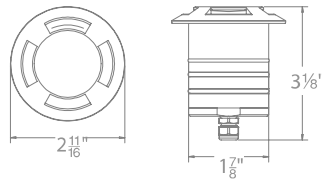

2" INGROUND QUAD-DIRECTIONAL 2101

WAC LANDSCAPE LIGHTING

Fixture Type:

Catalog Number:

Project: _____

Location: _____

PRODUCT DESCRIPTION

Landscape 2" recessed in-ground luminaire washes walkways with a shadow-free smooth illumination.